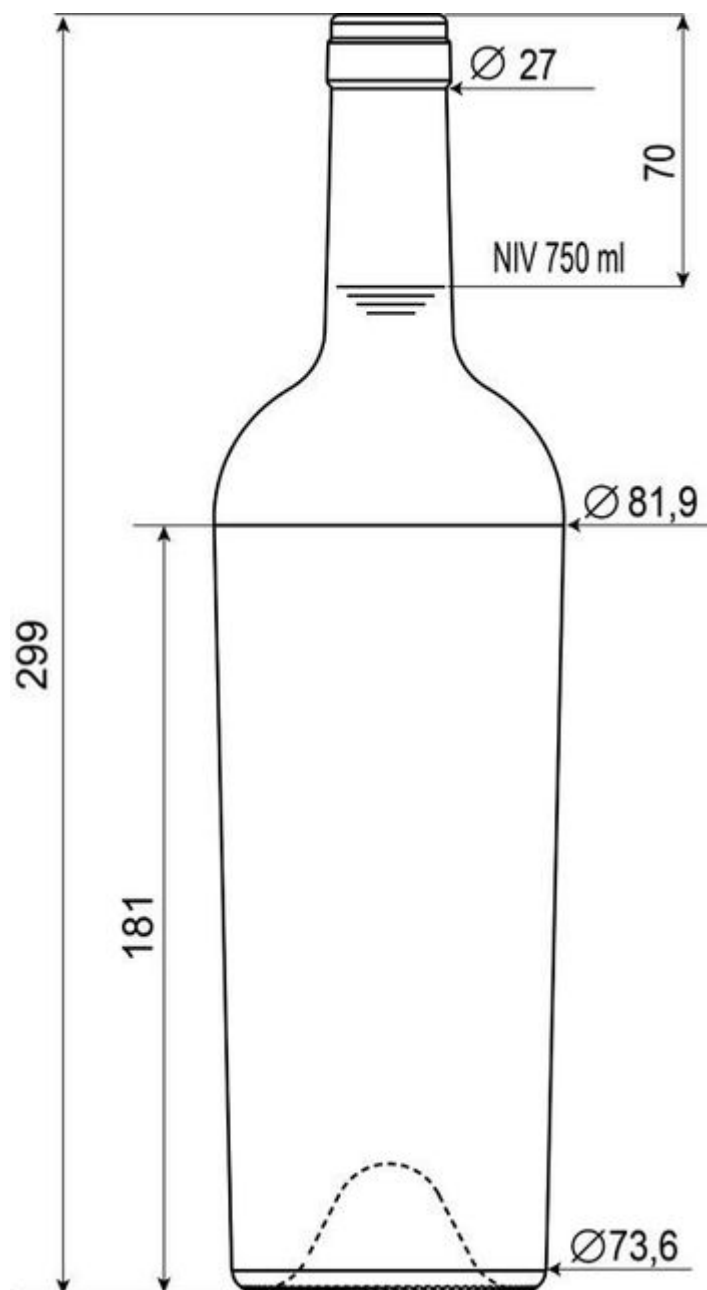

WINE
COLLECTION

FLINT

F42203393

CONICA BAJA PESADA 750

AVAILABLE COLORS

Flint

TECHNICAL SPECIFICATIONS

Product code	2203393
Capacity	750 ml
Brimfull capacity	770 ml
Height	29.9 mm
Diameter	73.6 mm
Shape	Round
Label protection	No
Refillable	No
Weight	580 g