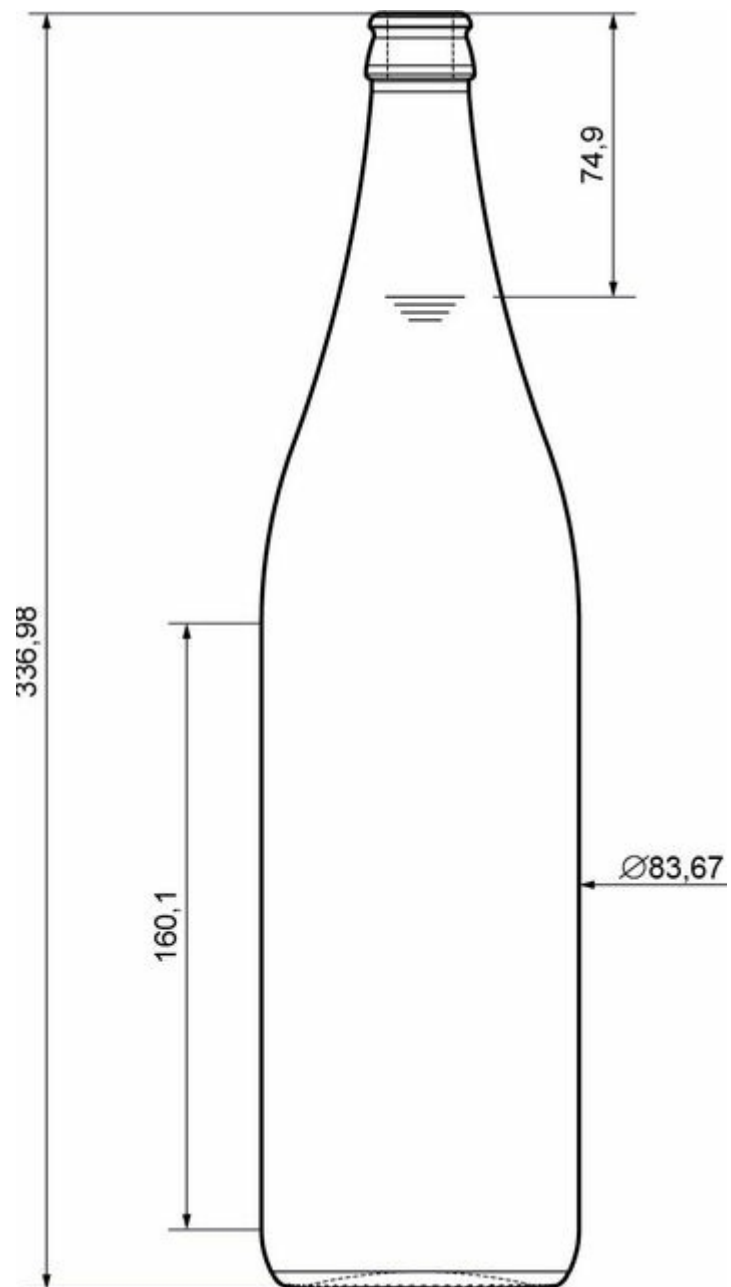

01 A05 3041A

BEER  
COLLECTION

No image available

**7186310**

AVAILABLE COLORS

Amber Red B50

#### TECHNICAL SPECIFICATIONS

Product code	2202450
Capacity	1000 ml
Brimfull capacity	1000 ml
Height	337 mm
Shape	Round
Label protection	No
Refillable	No
Weight	720 g
Mold number	7186310

September 15, 2024