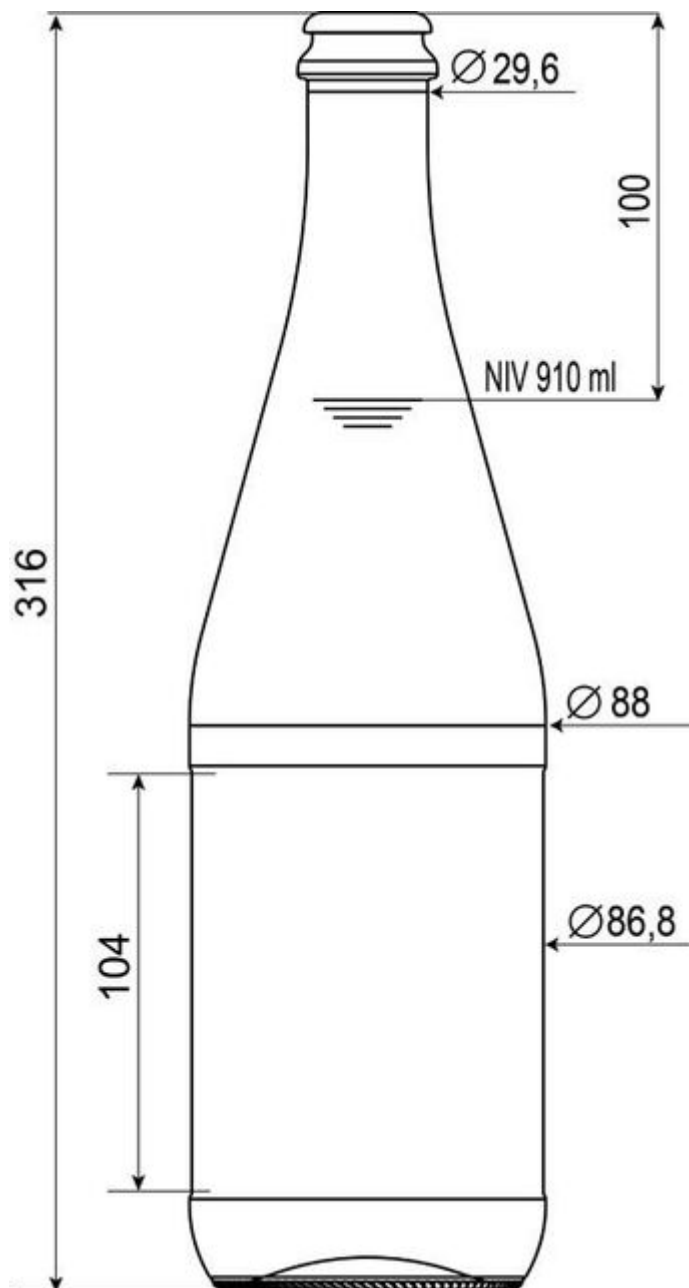

WINE
COLLECTION

UV GREEN
N72202740

SIDRA 910 LISA ECO

AVAILABLE COLORS

TECHNICAL SPECIFICATIONS

Product code	2202740
Capacity	910 ml
Brimfull capacity	970 ml
Height	31.6 mm
Diameter	88 mm
Shape	Round
Label protection	Yes
Refillable	No
Weight	620 g