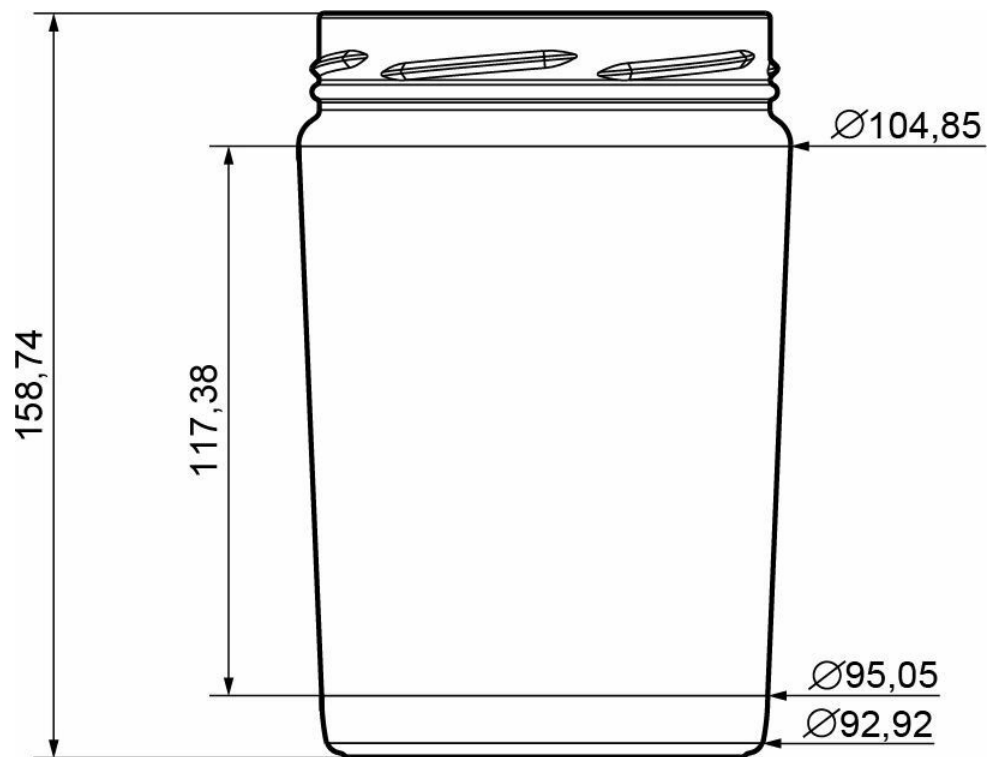

#### TECHNICAL SPECIFICATIONS

Product code	2004749
Capacity	1000 ml
Brimfull capacity	1000 ml
Height	158.7 mm
Diameter	104.9 mm
Shape	Round
Label protection	No
Refillable	No
Weight	500 g
Mold number	C-193