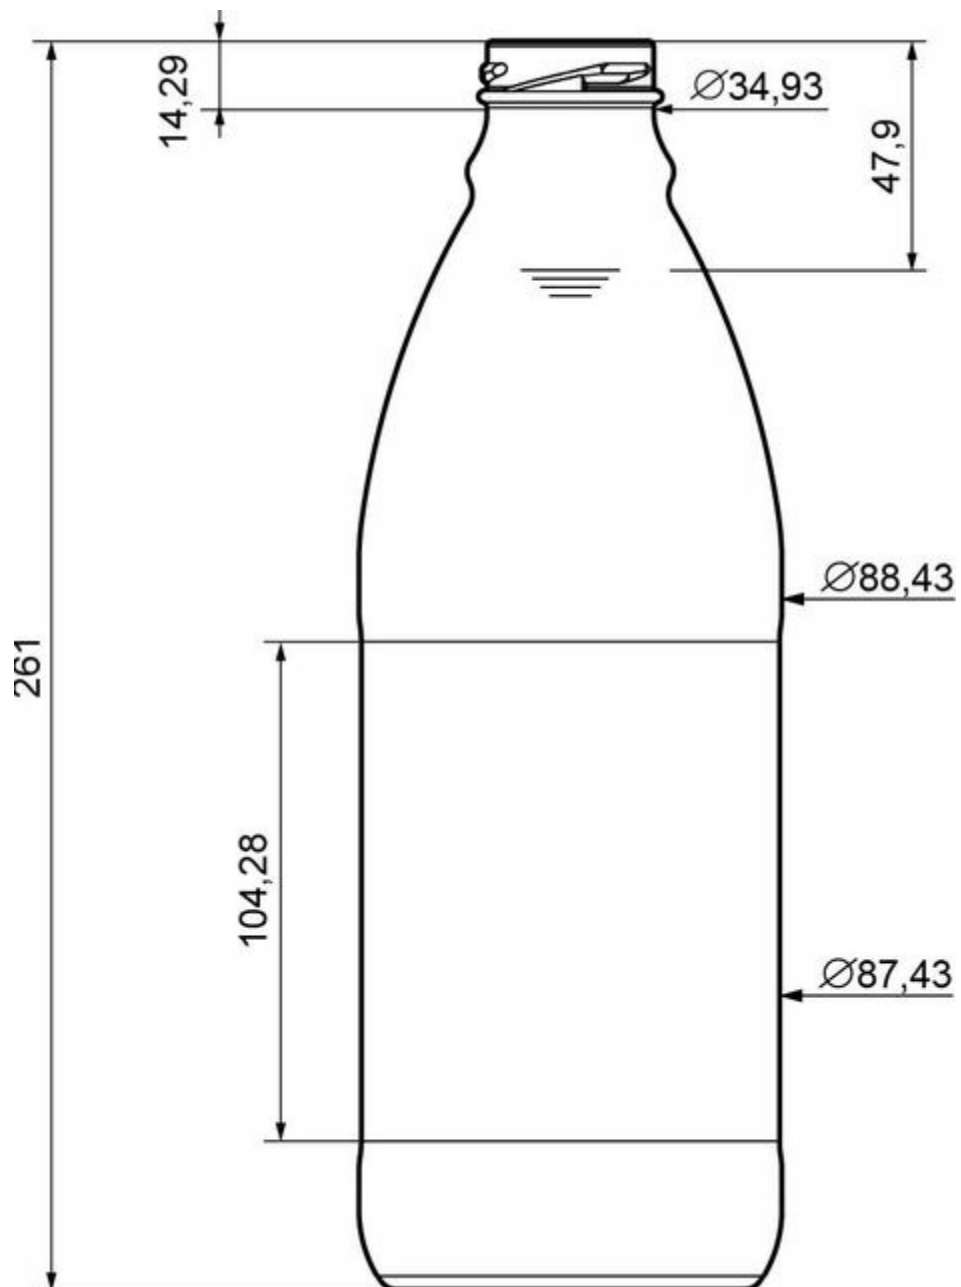

FOOD
COLLECTION

FLINT - INDUSTRIAL 1200

F42200420

EJ-4290

AVAILABLE COLORS

Flint - Industrial 1200

TECHNICAL SPECIFICATIONS

Product code	2200420
Capacity	1047 ml
Brimfull capacity	1047 ml
Height	261 mm
Shape	Round
Label protection	No
Refillable	No
Weight	470 g
Mold number	EJ-4290