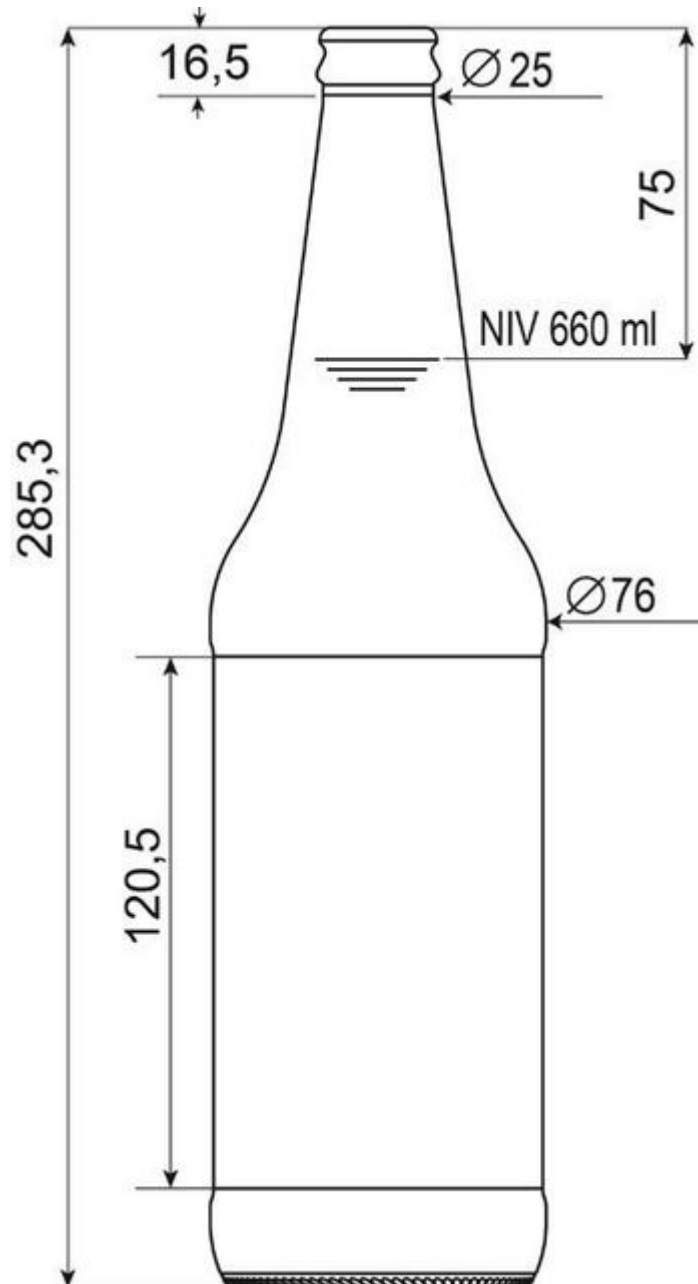

01 A05 3041A

BEER  
COLLECTION

AMBER  
A62201754

#### TECHNICAL SPECIFICATIONS

Product code	2201754
Capacity	660 ml
Brimfull capacity	693 ml
Height	285.3 mm
Diameter	76 mm
Shape	Round
Label protection	No
Refillable	No
Weight	400 g