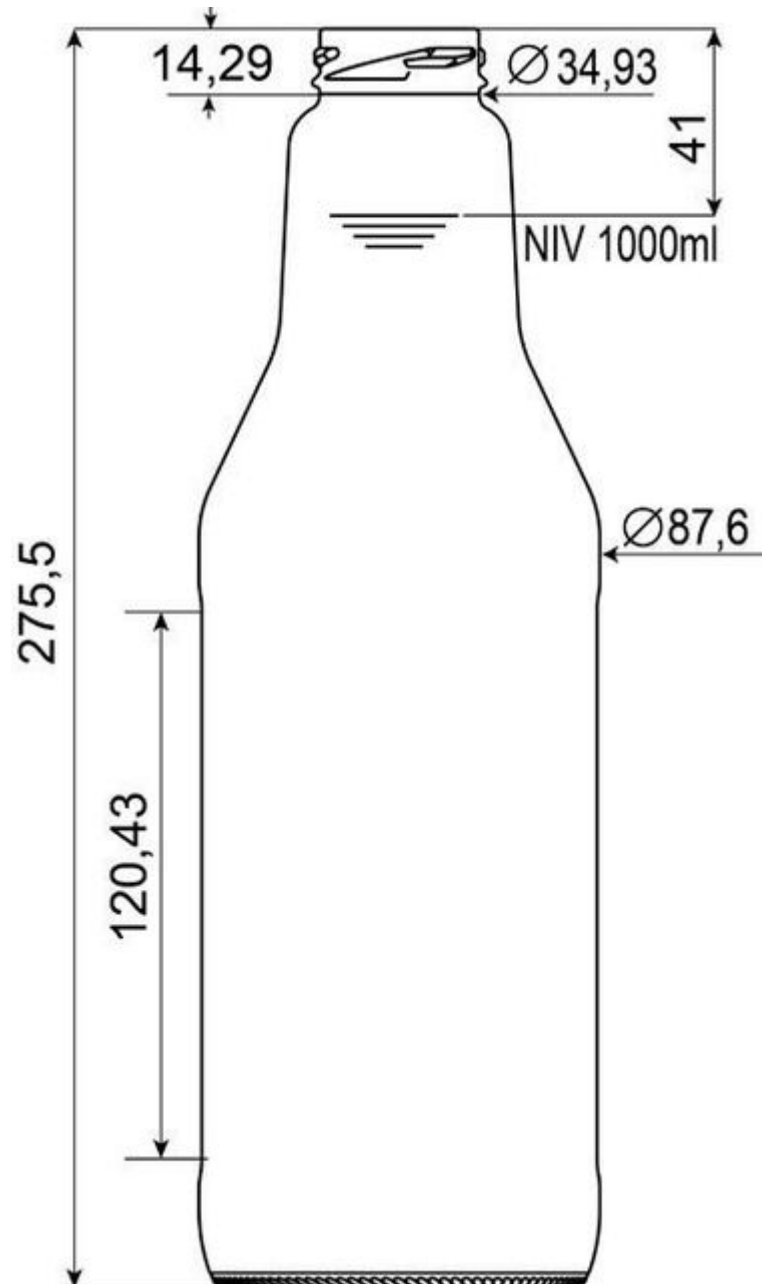

TECHNICAL SPECIFICATIONS

Product code	2201866
Capacity	1003 ml
Brimfull capacity	1042 ml
Height	275.5 mm
Diameter	87.6 mm
Shape	Round
Label protection	Yes
Refillable	No
Weight	515 g

PACKAGING SPECIFICATIONS