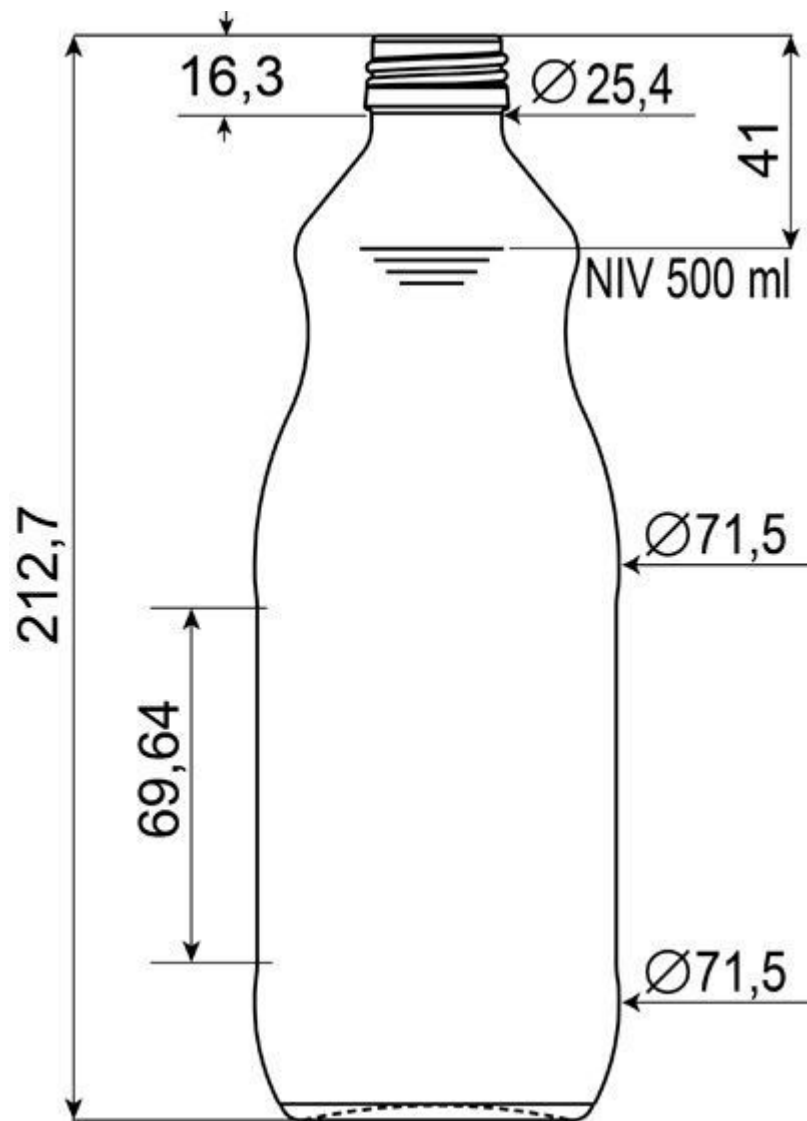

TECHNICAL SPECIFICATIONS

Product code	2005735
Capacity	503 ml
Brimfull capacity	526 ml
Height	212.7 mm
Diameter	71.5 mm
Label protection	No
Refillable	No
Weight	247 g

O-I South America - May 6, 2026

The images, specifications and other data on this page are for information purposes only. The present information can in no way be used or interpreted as a technical drawing. Specific advice should be obtained from your O-I representative with regards to the suitability of products prior to any application. The information on industry containers is updated from time to time, however O-I reserves the right to amend the specifications or to withdraw certain containers from sale without notice.