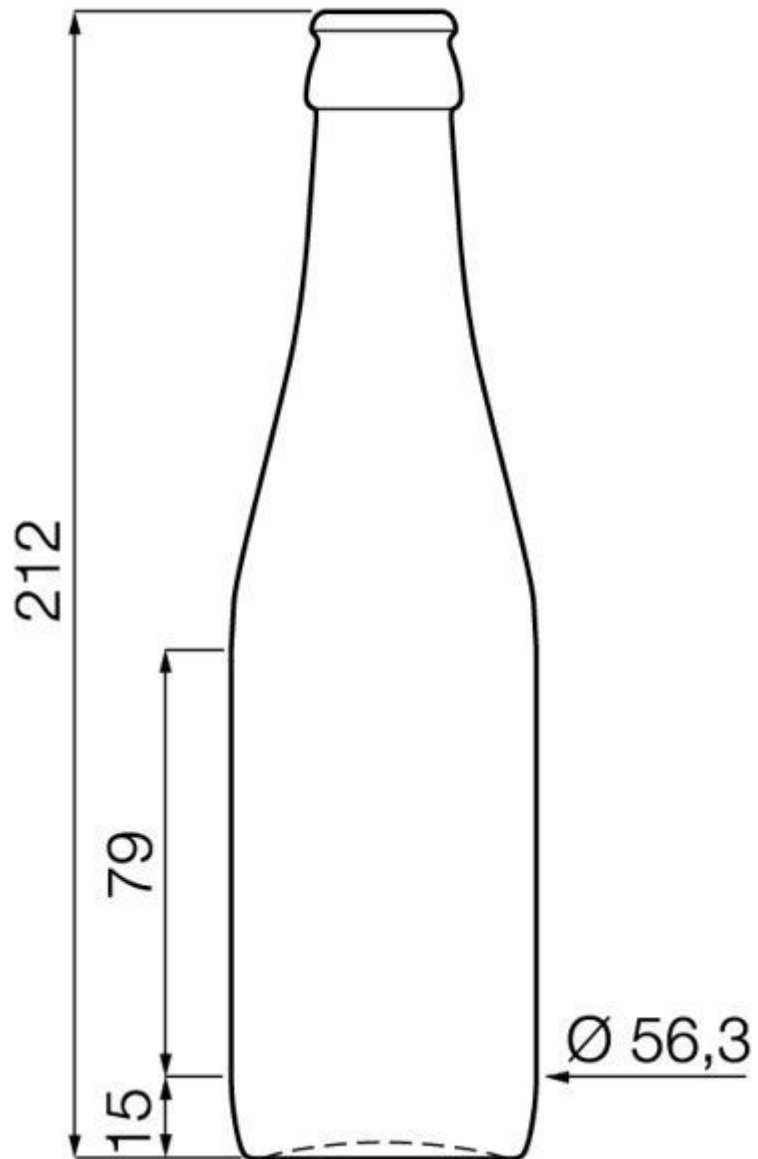

### TECHNICAL SPECIFICATIONS

Product code	003079
Capacity	25.0 cl
Brimfull capacity	26.6 cl
Height	212.0 mm
Diameter	56.3 mm
Shape	Round
Finish	Crown Cork
Label protection	No
Refillable	Yes
Weight	239 g
Country	Netherlands