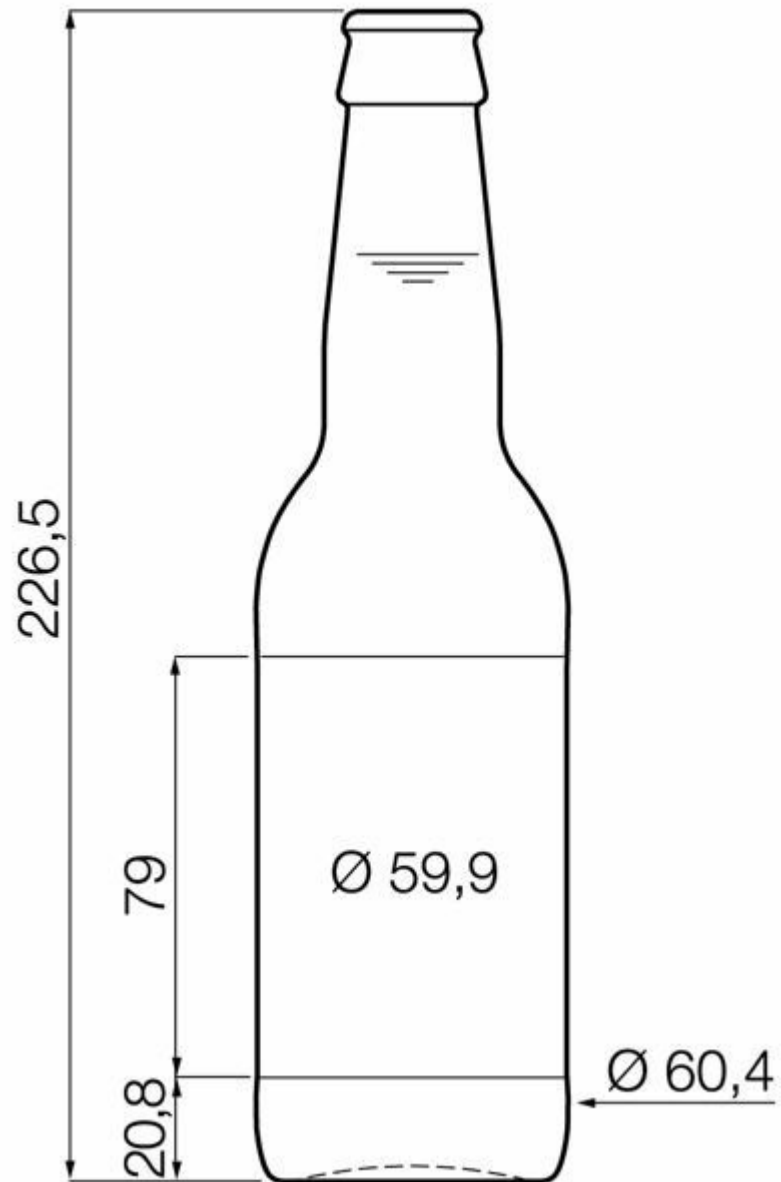

## 33CL LN NRB

#### TECHNICAL SPECIFICATIONS

Product code	003268
Capacity	33.0 cl
Brimfull capacity	34.6 cl
Height	226.5 mm
Diameter	60.4 mm
Shape	Round
Finish	Crown Cork
Label protection	No
Refillable	No
Weight	216 g
Country	Netherlands