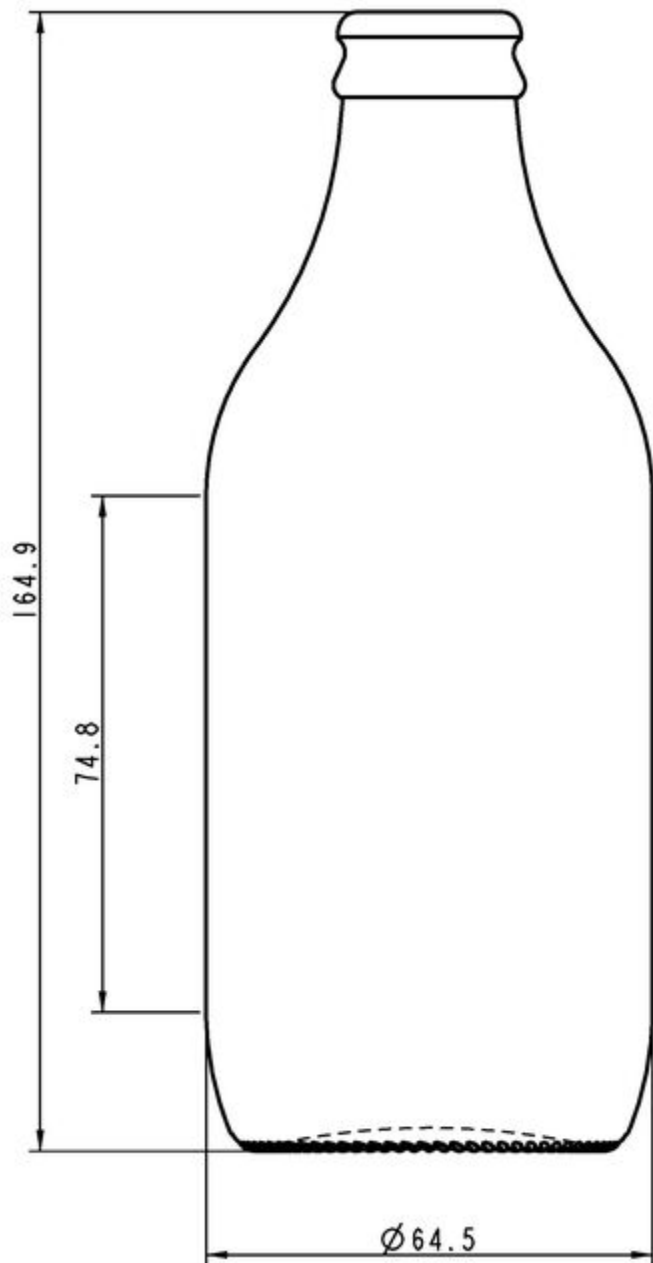

Amber dark

TECHNICAL SPECIFICATIONS

Product code	004782
Capacity	33.0 cl
Brimfull capacity	34.5 cl
Height	164.9 mm
Diameter	64.5 mm
Shape	Round
Finish	Crown Cork
Label protection	Yes
Refillable	No
Weight	148 g
Country	Netherlands

PACKAGING SPECIFICATIONS

Containers per pallet	3366
Layers per pallet	11
Pallet width	1000 mm
Pallet depth	1200 mm
Pallet height	1974 mm
Gross weight of pallet	547.00 kg

i Other packaging specs are available upon request.