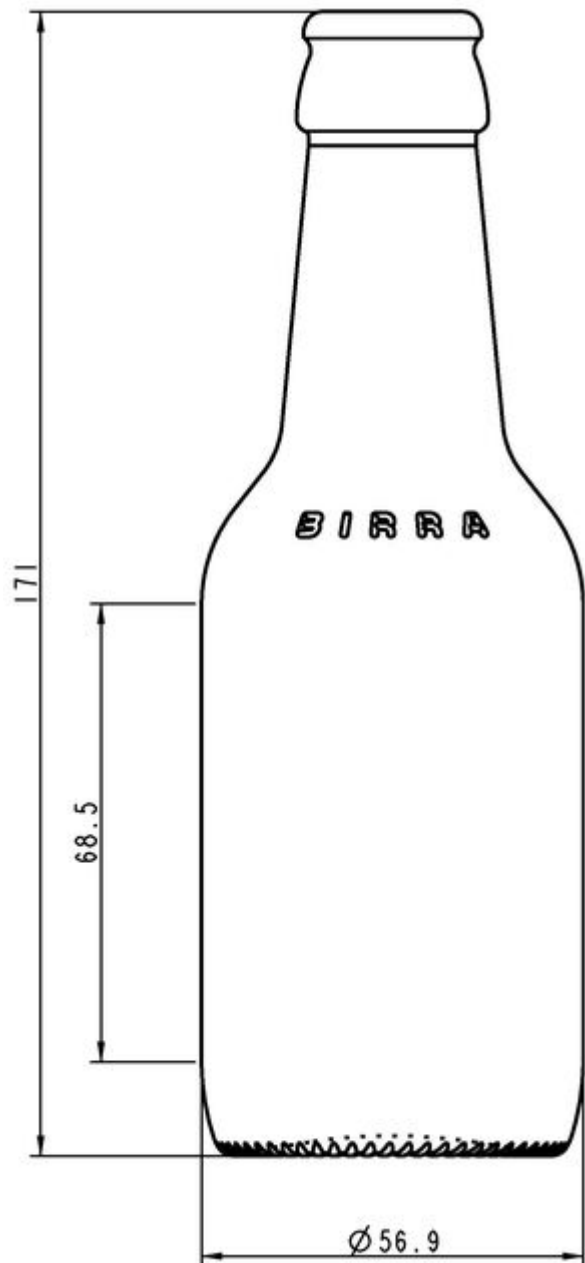

Amber dark

TECHNICAL SPECIFICATIONS

Product code	007034
Capacity	20.0 cl
Brimfull capacity	20.8 cl
Height	171.0 mm
Diameter	56.9 mm
Shape	Round
Finish	Crown Cork
Label protection	No
Refillable	Yes
Weight	200 g
Country	Italy