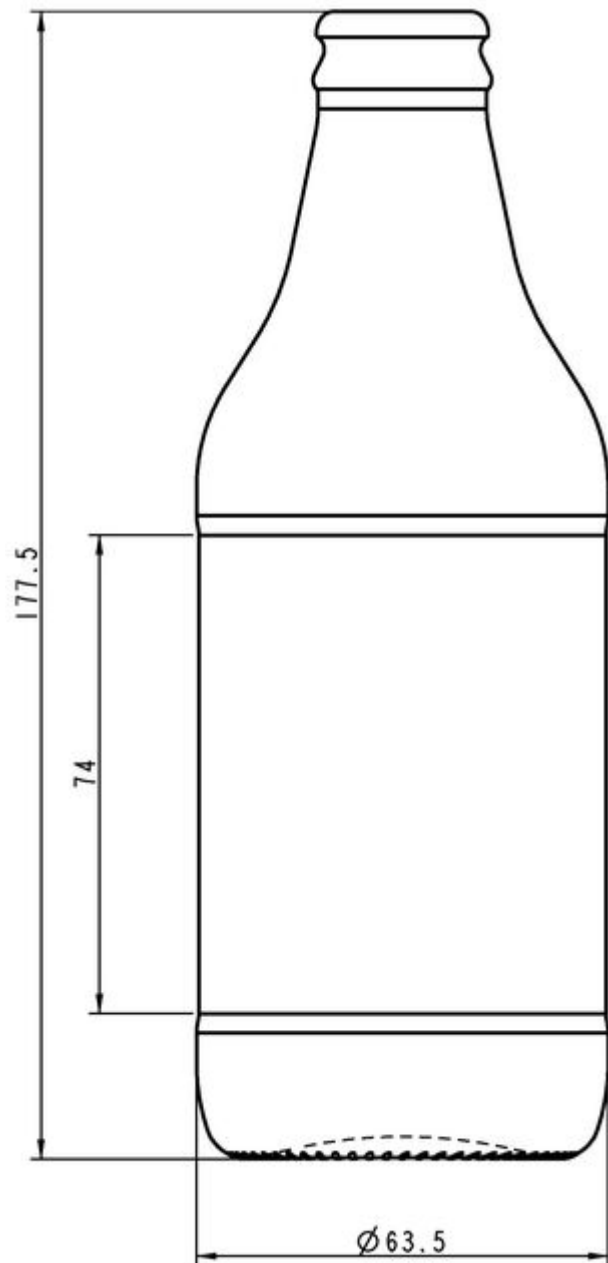

01 A05 3041A

BEER
COLLECTION

LAGER

A trusted taste bottled in a singular design.

33CL CH3 VR CROWN

AVAILABLE COLORS

Green beer emerald

TECHNICAL SPECIFICATIONS

Product code	013122
Capacity	33.0 cl
Brimfull capacity	34.5 cl
Height	177.5 mm
Diameter	63.5 mm
Shape	Round
Finish	Crown Cork
Label protection	No
Refillable	No
Weight	170 g
Country	France

PACKAGING SPECIFICATIONS

Containers per pallet	2268
Layers per pallet	9
Pallet width	800 mm
Pallet depth	1200 mm
Pallet height	1773 mm
Gross weight of pallet	415.00 kg

i Other packaging specs are available upon request.

O-I Europe - 27 May 2026