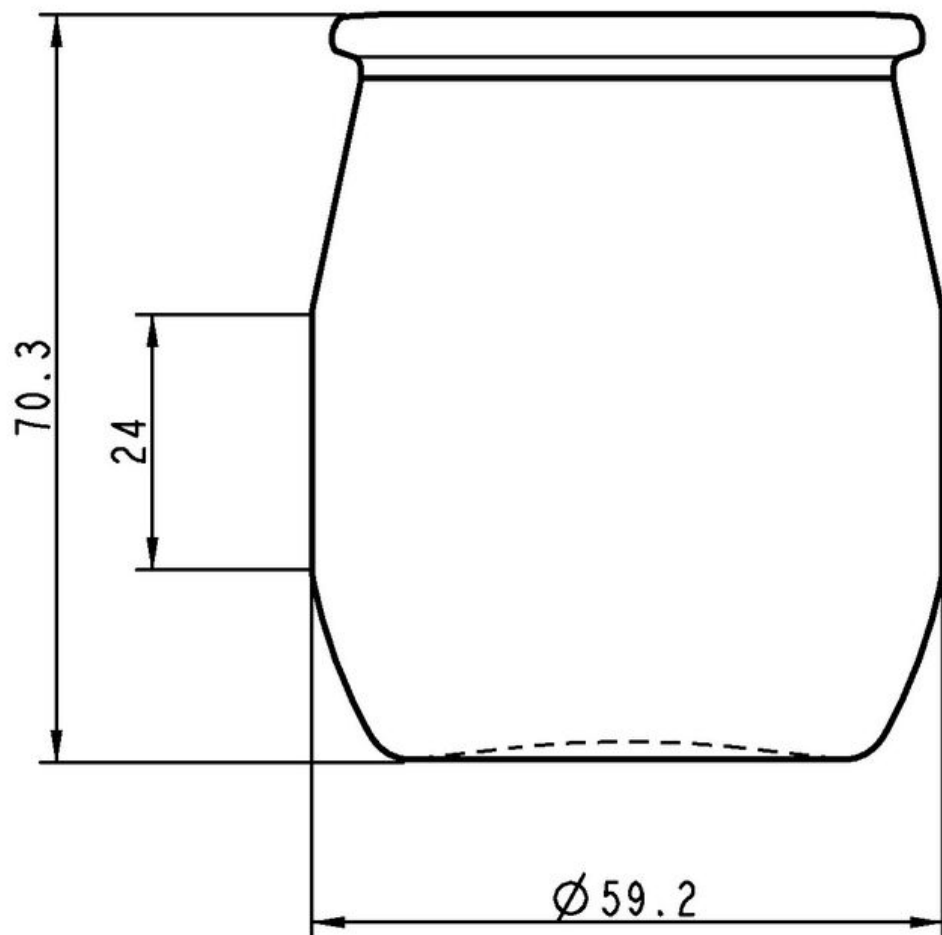

FOOD
COLLECTION

DAIRY

Enjoying a creamy yogurt straight from the fridge or the pure taste of milk in glass...

143ML POT YAOUR S55.5

AVAILABLE COLORS

Flint

FLINT
F3013355

TECHNICAL SPECIFICATIONS

Product code	013355
Capacity	14.3 cl
Brimfull capacity	14.3 cl
Height	70.3 mm
Diameter	59.2 mm
Shape	Round
Finish	Special
Label protection	No
Refillable	No
Weight	73 g
Country	France

PACKAGING SPECIFICATIONS

Containers per pallet	5565
Layers per pallet	15
Pallet width	1000 mm
Pallet depth	1200 mm
Pallet height	1256 mm
Gross weight of pallet	440.00 kg

i Other packaging specs are available upon request.

O-I Europe - 2 May 2026