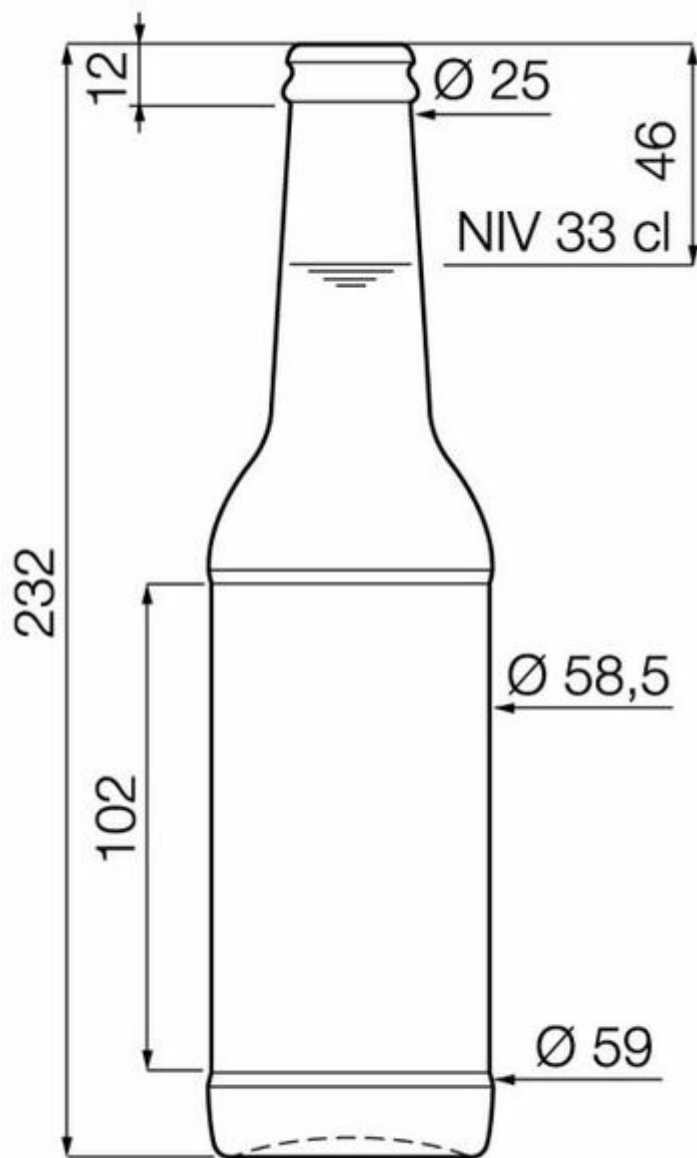

BOTTLE 10

TECHNICAL SPECIFICATIONS

Product code	021231
Capacity	33.0 cl
Brimfull capacity	34.5 cl
Height	232.0 mm
Diameter	59.0 mm
Shape	Round
Finish	Crown Cork
Label protection	No
Refillable	No
Weight	205 g
Country	Czech Republic

PACKAGING SPECIFICATIONS

Containers per pallet	2051
Layers per pallet	7
Pallet width	800 mm
Pallet depth	1200 mm
Pallet height	1795 mm
Gross weight of pallet	452.00 kg

i Other packaging specs are available upon request.