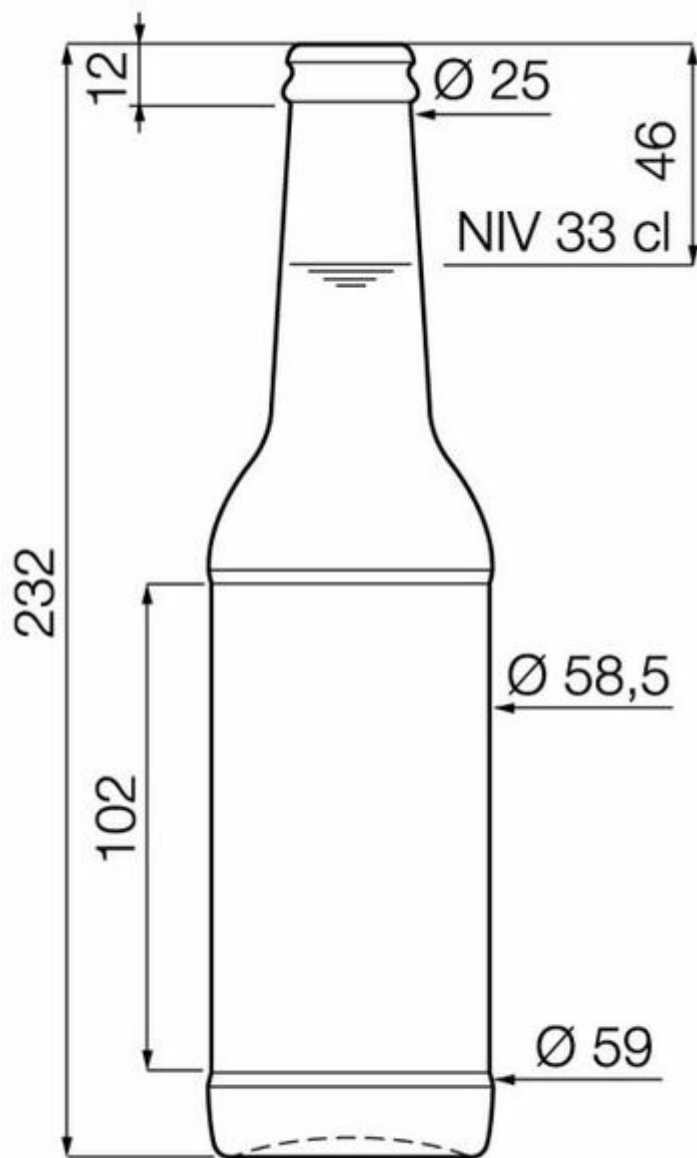

33CL PIVO OW

AVAILABLE COLORS

-  Green beer emerald
-  Amber beer

BOTTLE 10

TECHNICAL SPECIFICATIONS

Product code	021231
Capacity	33.0 cl
Brimfull capacity	34.5 cl
Height	232.0 mm
Diameter	59.0 mm
Shape	Round
Finish	Crown Cork
Label protection	No
Refillable	No
Weight	205 g
Country	Czech Republic

PACKAGING SPECIFICATIONS

Containers per pallet	2051
Layers per pallet	7
Pallet width	800 mm
Pallet depth	1200 mm
Pallet height	1795 mm
Gross weight of pallet	452.00 kg

i Other packaging specs are available upon request.