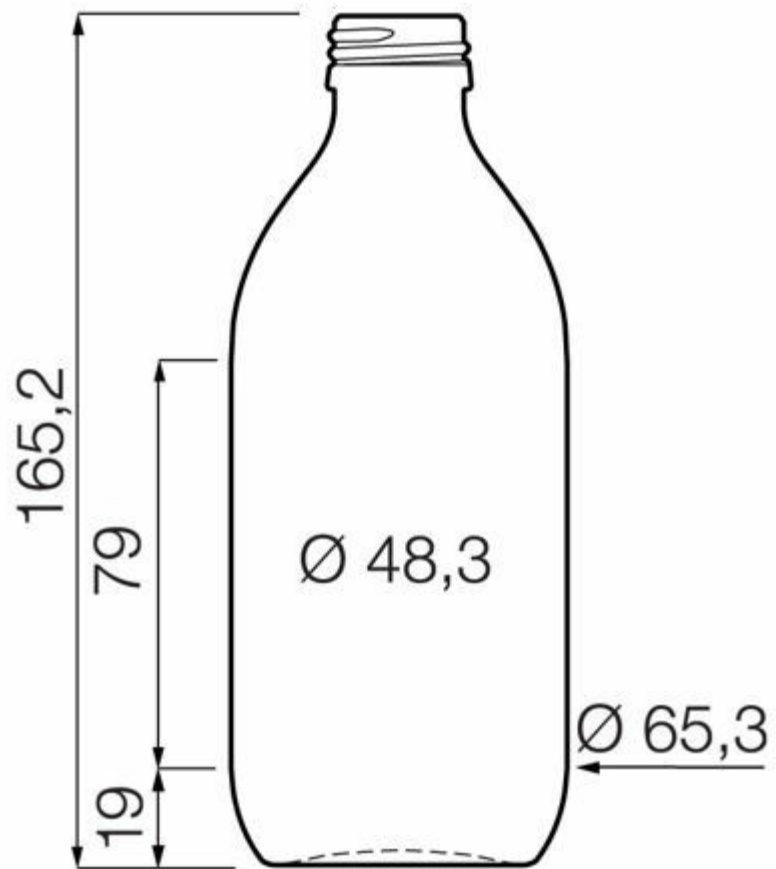

### TECHNICAL SPECIFICATIONS

Product code	021278
Capacity	33.0 cl
Brimfull capacity	35.0 cl
Height	165.2 mm
Diameter	65.3 mm
Shape	Round
Finish	Screw
Label protection	No
Refillable	No
Weight	190 g
Country	Czech Republic

### PACKAGING SPECIFICATIONS

Containers per pallet	2205
Layers per pallet	9
Pallet width	800 mm
Pallet depth	1200 mm
Pallet height	1660 mm
Gross weight of pallet	445.00 kg

**i** Other packaging specs are available upon request.