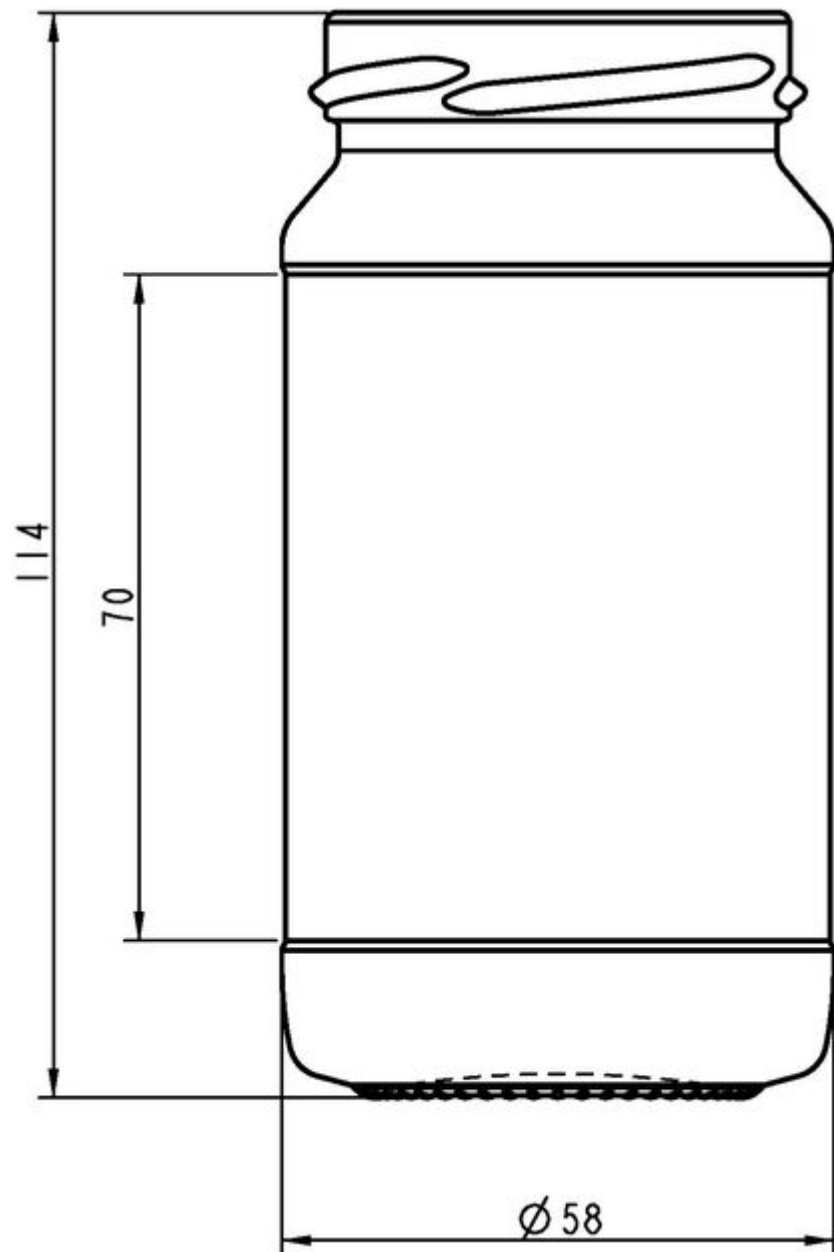

TECHNICAL SPECIFICATIONS

Product code	100810
Capacity	21.8 cl
Brimfull capacity	220.0 cl
Height	114.0 mm
Diameter	58.0 mm
Shape	Round
Finish	Wide mouth
Label protection	Yes
Refillable	No
Weight	130 g
Country	Czech Republic

PACKAGING SPECIFICATIONS

Containers per pallet	5700
Layers per pallet	15
Pallet width	1000 mm
Pallet depth	1200 mm
Pallet height	1892 mm
Gross weight of pallet	790.00 kg

i Other packaging specs are available upon request.