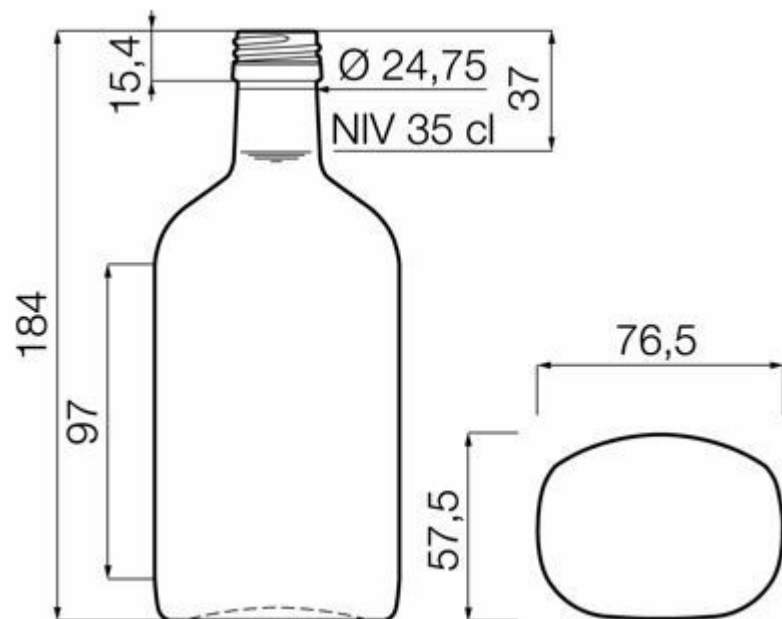

## TECHNICAL SPECIFICATIONS

Product code	016918
Capacity	35.0 cl
Brimfull capacity	36.0 cl
Height	184.0 mm
Diameter	76.5 mm
Shape	Special
Finish	Screw
Label protection	No
Refillable	No
Weight	360 g
Country	Germany