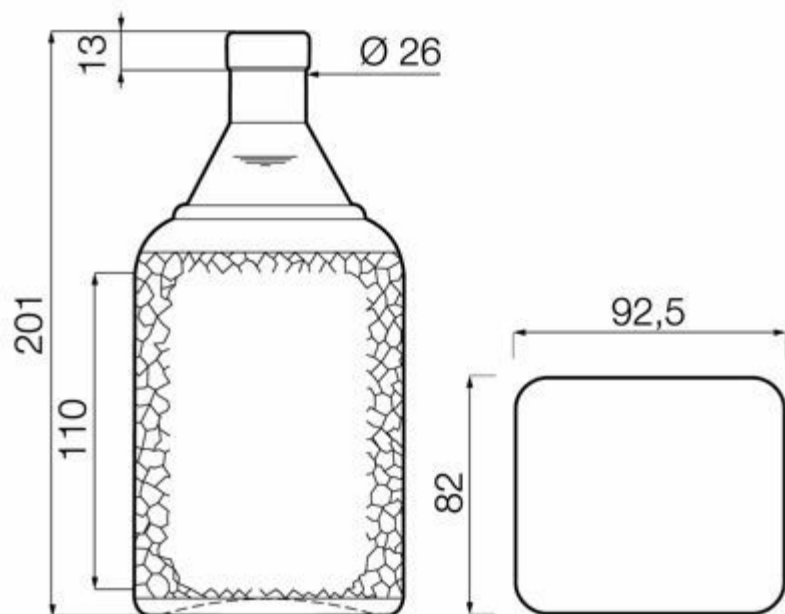

**SPIRITS
COLLECTION**

WHISKIES

A range of designs to help you highlight the unique character of your product.

FLINT
F3017106

70CL WHISKY

AVAILABLE COLORS

Flint

TECHNICAL SPECIFICATIONS

Product code	017106
Capacity	70.0 cl
Brimfull capacity	71.5 cl
Height	201.0 mm
Diameter	92.5 mm
Shape	Special
Finish	Cork
Label protection	No
Refillable	No
Weight	665 g
Country	Germany

PACKAGING SPECIFICATIONS

Containers per pallet	1248
Layers per pallet	8
Pallet width	1000 mm
Pallet depth	1200 mm
Pallet height	1758 mm
Gross weight of pallet	863.00 kg

i Other packaging specs are available upon request.

O-I Europe - 1 April 2025