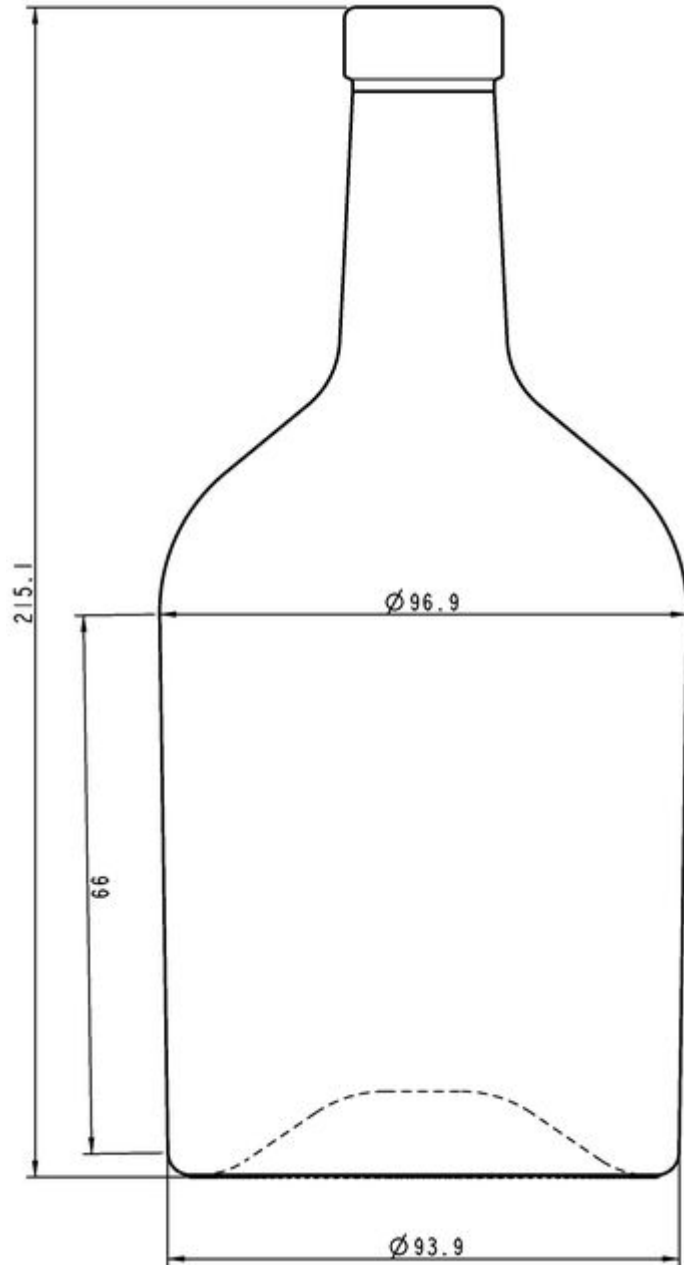

TECHNICAL SPECIFICATIONS

Product code	022152
Capacity	70.0 cl
Brimfull capacity	71.5 cl
Height	215.1 mm
Diameter	96.9 mm
Shape	Round
Finish	Cork
Label protection	No
Refillable	No
Weight	570 g
Country	Germany

PACKAGING SPECIFICATIONS

Containers per pallet	1104
Layers per pallet	8
Pallet width	1000 mm
Pallet depth	1200 mm
Pallet height	1879 mm
Gross weight of pallet	687.00 kg

i Other packaging specs are available upon request.