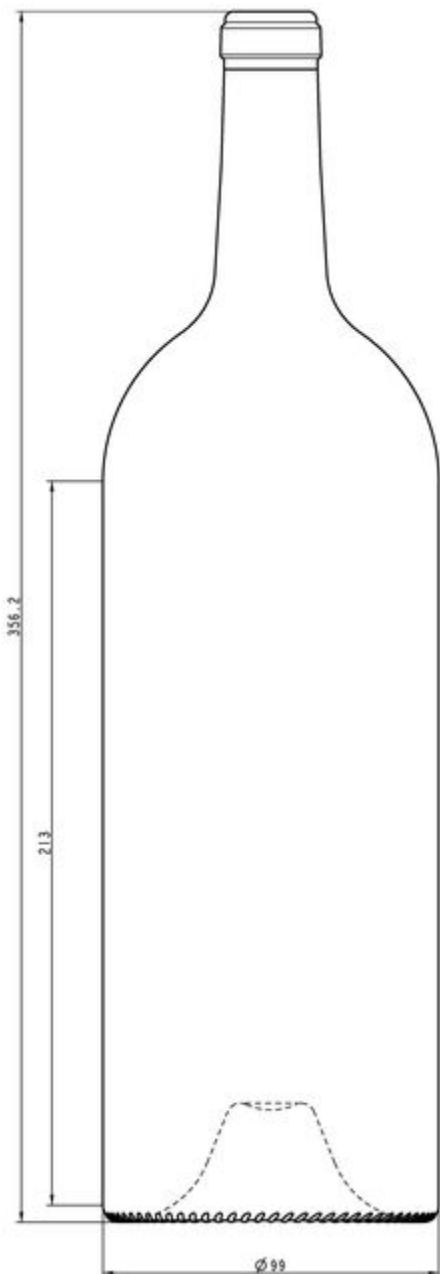

**STILL WINES
COLLECTION**

BORDELAISE SHAPE

A unique range for your promising vintage.

GENESIS

T4160012

I 50CL BD PATRIMOINE 1849

AVAILABLE COLORS

Genesis

TECHNICAL SPECIFICATIONS

Product code	160012
Capacity	150.0 cl
Brimfull capacity	152.5 cl
Height	356.2 mm
Diameter	99.0 mm
Shape	Round
Finish	Cork
Label protection	No
Refillable	No
Weight	1030 g
Country	France