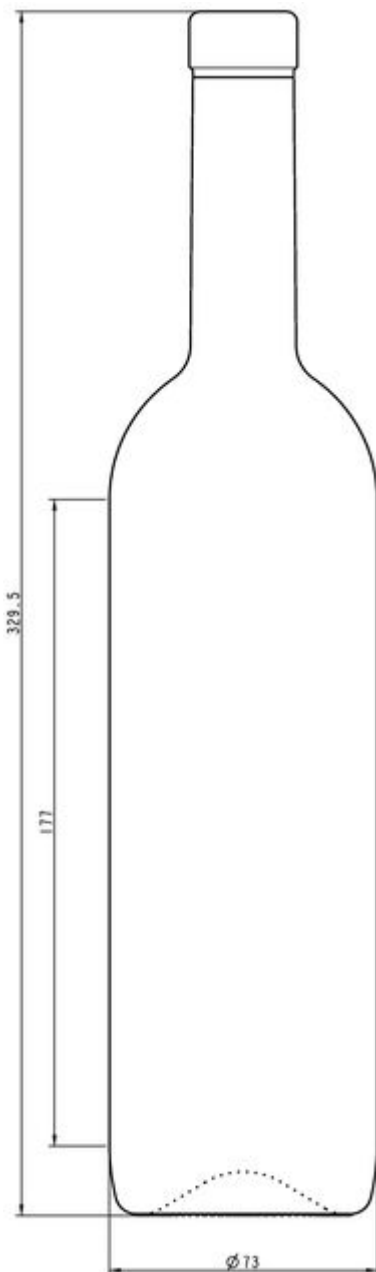

**STILL WINES
COLLECTION**

BORDELAISE SHAPE

A unique range for your promising vintage.

LUXURY ROYAL BLUE

S0170279

75CL BD AVANTGARDE

AVAILABLE COLORS

 Luxury royal blue

TECHNICAL SPECIFICATIONS

Product code	170279
Capacity	75.0 cl
Brimfull capacity	76.7 cl
Height	329.5 mm
Diameter	73.0 mm
Shape	Round
Finish	Cork
Label protection	No
Refillable	No
Weight	490 g
Country	Germany

PACKAGING SPECIFICATIONS

Containers per pallet	1398
Layers per pallet	6
Pallet width	1000 mm
Pallet depth	1200 mm
Pallet height	2157 mm
Gross weight of pallet	719.00 kg

i Other packaging specs are available upon request.