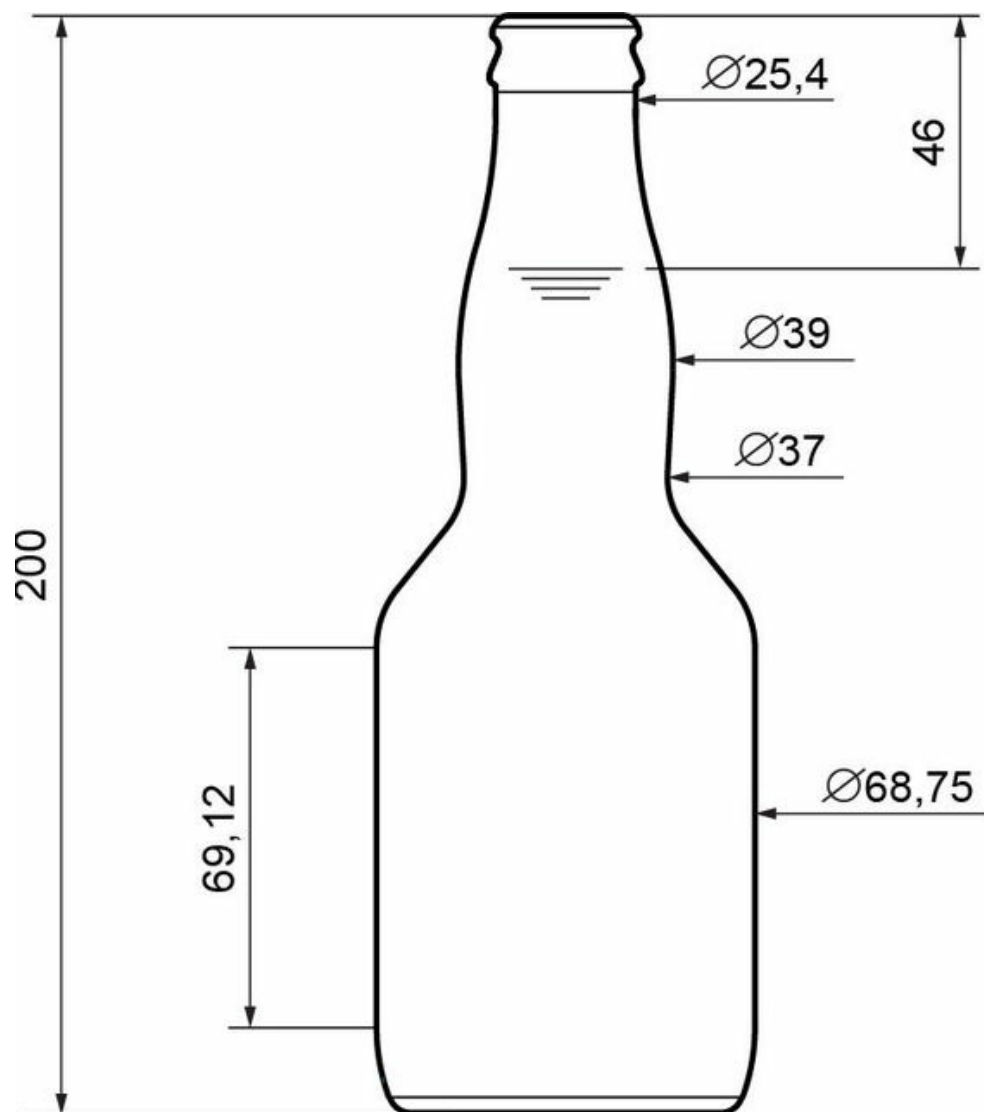

01 A05 3041A

BEER
COLLECTION

AMBER RED B50

A22201116

GB-04215

AVAILABLE COLORS

Amber Red B50

TECHNICAL SPECIFICATIONS

Product code	2201116
Capacity	330 ml
Brimfull capacity	346.6 ml
Height	200 mm
Diameter	68.75 mm
Shape	Round
Label protection	No
Refillable	No
Weight	235 g
Mold number	GB-04215

O-I South America - May 17, 2026