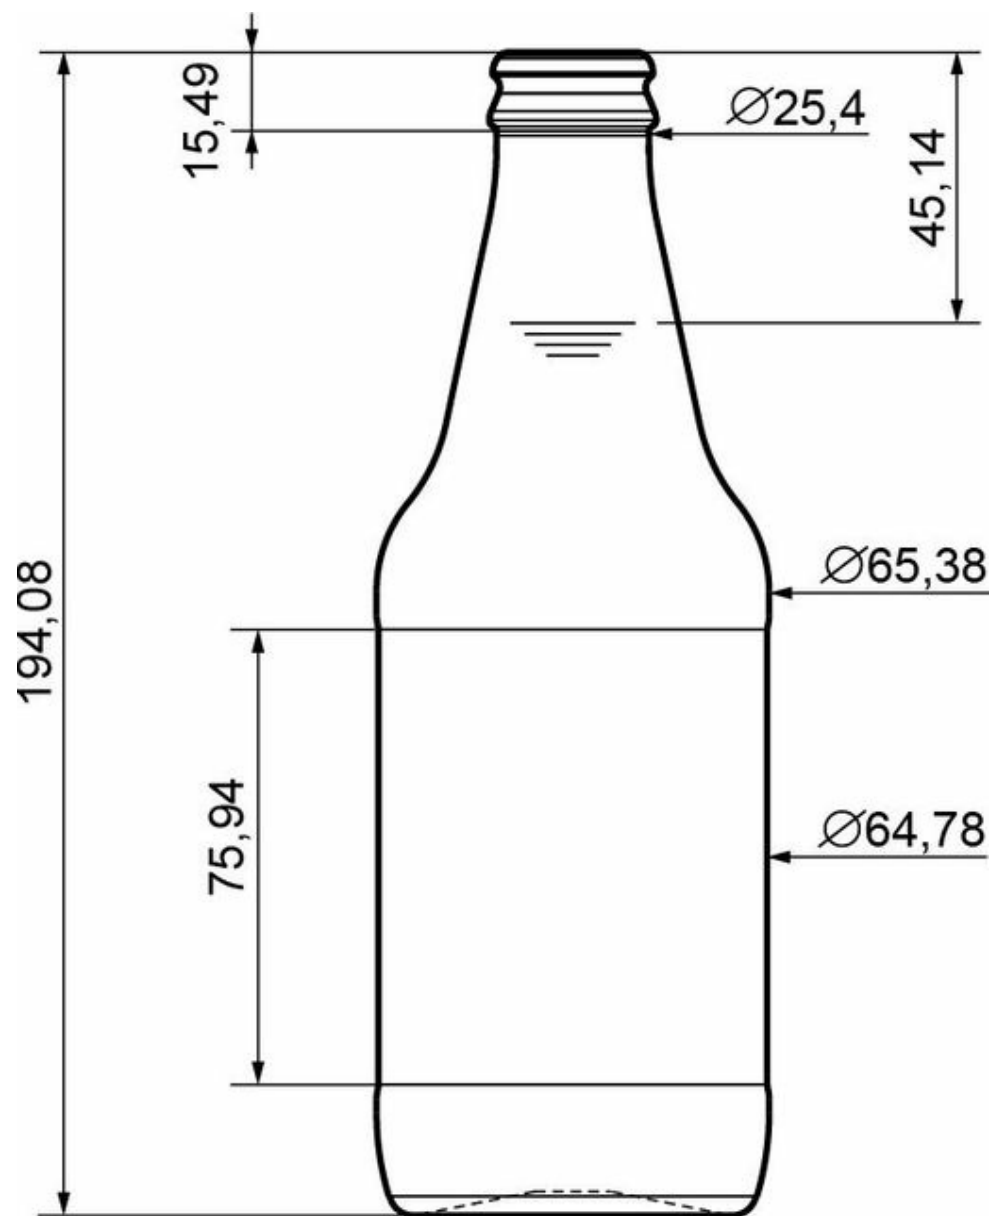

01 A05 3041A

BEER
COLLECTION

AMBER RED B50

A22201153

GB-594

AVAILABLE COLORS

TECHNICAL SPECIFICATIONS

Product code	2201153
Capacity	336.18 ml
Brimfull capacity	336.18 ml
Height	194.08 mm
Shape	Round
Label protection	No
Refillable	No
Weight	235 g
Mold number	GB-594