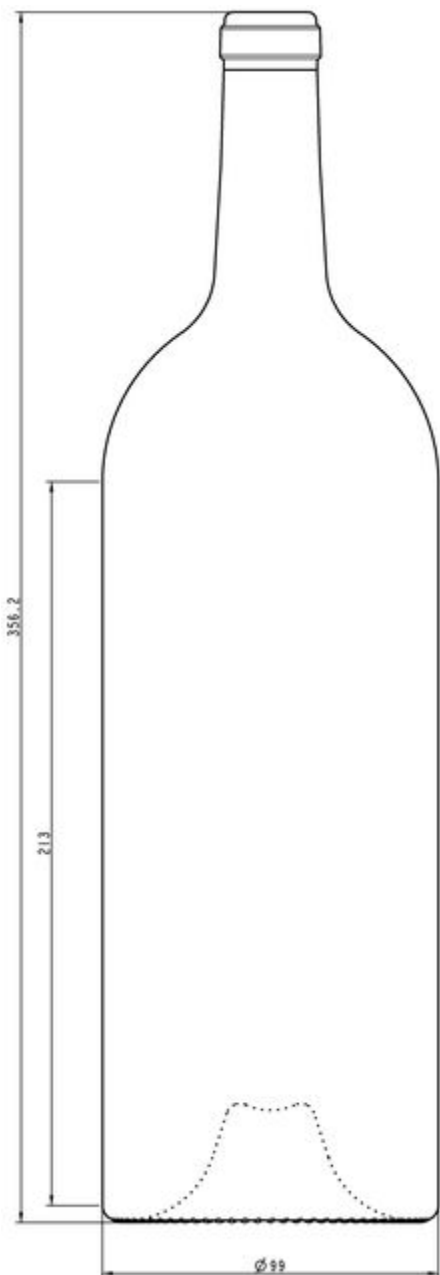

AVAILABLE COLORS

-  Champagne green
-  Oak

TECHNICAL SPECIFICATIONS

Product code	012313
Capacity	150.0 cl
Brimfull capacity	152.7 cl
Height	356.2 mm
Diameter	99.0 mm
Shape	Special
Finish	Cork
Label protection	No
Refillable	No
Weight	1030 g
Country	France