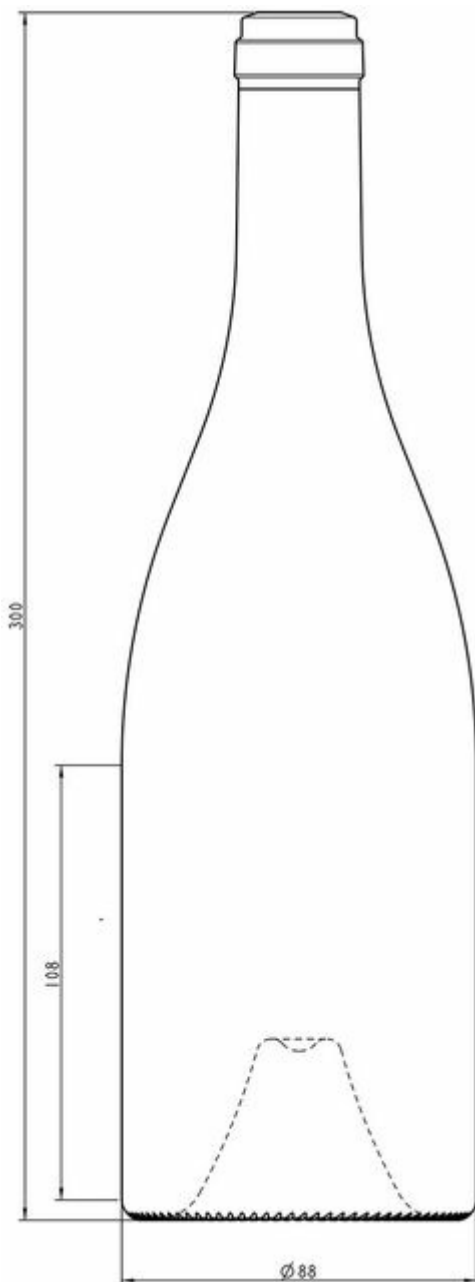

**STILL WINES
COLLECTION**

BURGUNDY SHAPE

Illustrious shapes to evoke the most renowned vineyard.

OAK

T0180475

75CL BG DISTINCTION

AVAILABLE COLORS

Oak

TECHNICAL SPECIFICATIONS

Product code	180475
Capacity	75.0 cl
Brimfull capacity	77.0 cl
Height	300.0 mm
Diameter	88.4 mm
Shape	Round
Finish	Cork
Label protection	No
Refillable	No
Weight	800 g
Country	France