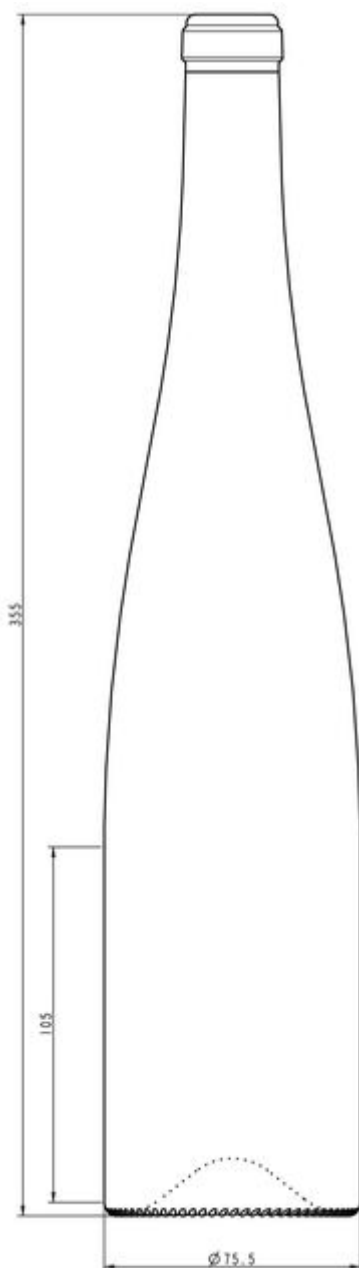

**STILL WINES
COLLECTION**

HOCK

Capturing vibrant characters with a fruity touch in a refined design.

REGIONAL SHAPES

Local taste bottled in a sublime collection.

OAK
T0190436

75CL FLUTE SOMMELIERE

AVAILABLE COLORS

TECHNICAL SPECIFICATIONS

Product code	190436
Capacity	75.0 cl
Brimfull capacity	77.0 cl
Height	355.0 mm
Diameter	75.5 mm
Shape	Round
Finish	Cork
Label protection	No
Refillable	No
Weight	550 g
Country	France

PACKAGING SPECIFICATIONS

Containers per pallet	1145
Layers per pallet	5
Pallet width	1000 mm
Pallet depth	1200 mm
Pallet height	1948 mm
Gross weight of pallet	663.00 kg

i Other packaging specs are available upon request.