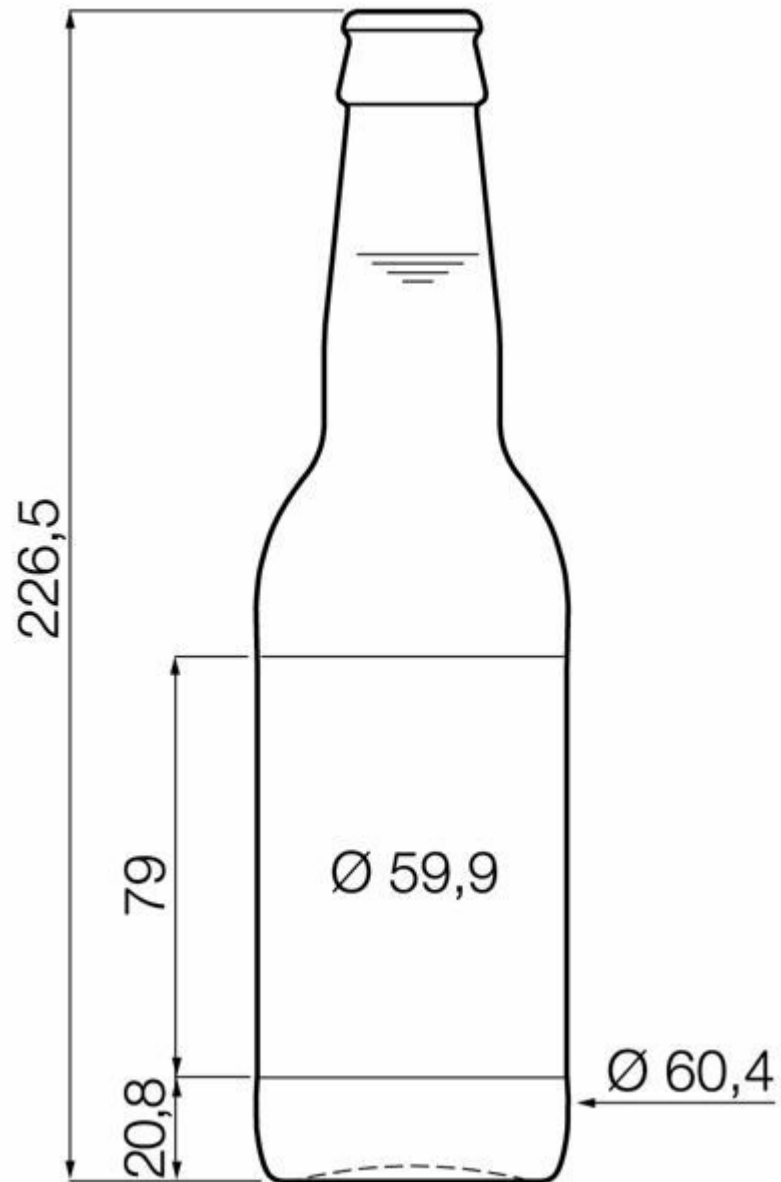

01 A05 3041A

BEER
COLLECTION

LAGER

A trusted taste bottled in a singular design.

AMBER BEER
A1003268

AMBER RED
A3003268

33CL LN NRB

AVAILABLE COLORS

-  Amber beer
-  Amber dark
-  Amber red
-  Flint
-  Green beer emerald

GREEN BEER EMERALD

G3003268

TECHNICAL SPECIFICATIONS

Product code	003268
Capacity	33.0 cl
Brimfull capacity	34.6 cl
Height	226.5 mm
Diameter	60.4 mm
Shape	Round
Finish	Crown Cork
Label protection	No
Refillable	No
Weight	216 g
Country	Netherlands

PACKAGING SPECIFICATIONS

Containers per pallet	2888
Layers per pallet	8
Pallet width	1000 mm
Pallet depth	1200 mm
Pallet height	2001 mm
Gross weight of pallet	663.00 kg

i Other packaging specs are available upon request.