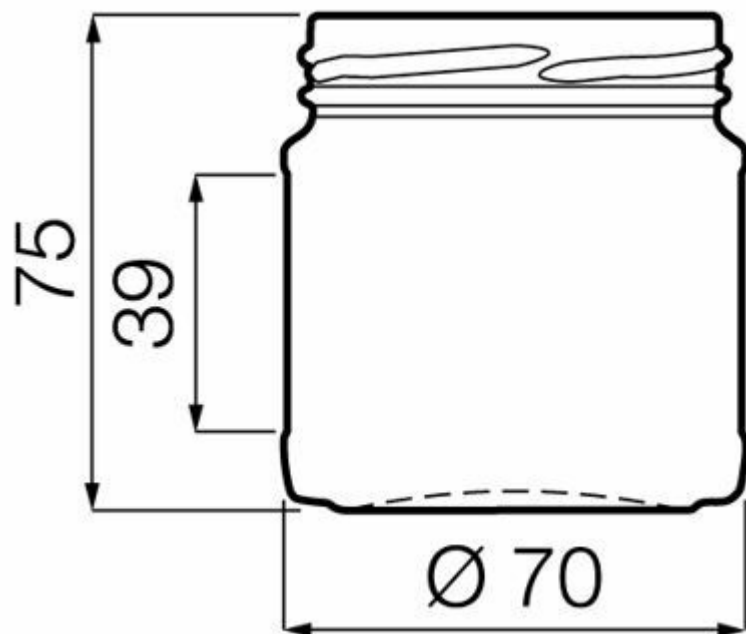

TECHNICAL SPECIFICATIONS

Product code	006054
Capacity	20.0 cl
Brimfull capacity	21.5 cl
Height	75.0 mm
Diameter	70.0 mm
Shape	Round
Finish	Wide mouth
Label protection	No
Refillable	No
Weight	125 g
Country	Poland

PACKAGING SPECIFICATIONS

Containers per pallet	6336
Layers per pallet	24
Pallet width	1000 mm
Pallet depth	1200 mm
Pallet height	1994 mm
Gross weight of pallet	835.00 kg

i Other packaging specs are available upon request.