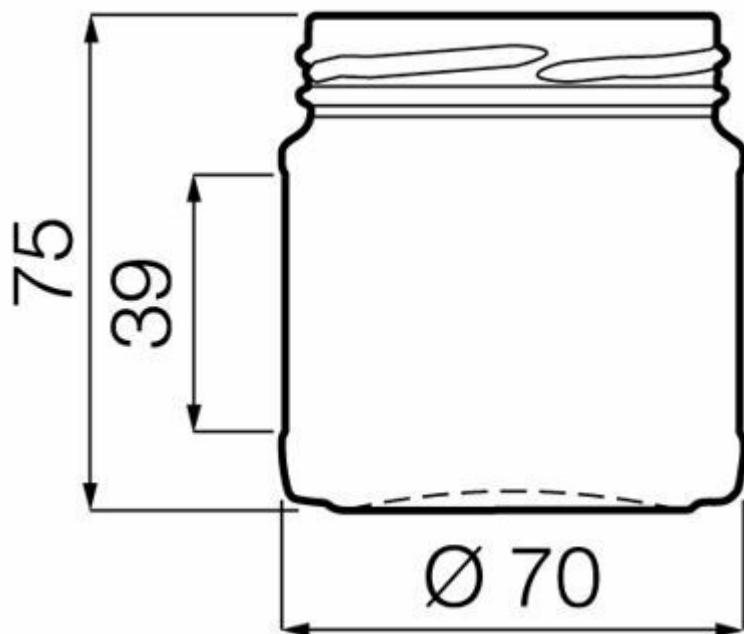

TECHNICAL SPECIFICATIONS

Product code	006054
Capacity	20.0 cl
Brimfull capacity	21.5 cl
Height	75.0 mm
Diameter	70.0 mm
Shape	Round
Finish	Wide mouth
Label protection	No
Refillable	No
Weight	125 g
Country	Poland

PACKAGING SPECIFICATIONS

Containers per pallet	6336
Layers per pallet	24
Pallet width	1000 mm
Pallet depth	1200 mm
Pallet height	1994 mm
Gross weight of pallet	835.00 kg

i Other packaging specs are available upon request.