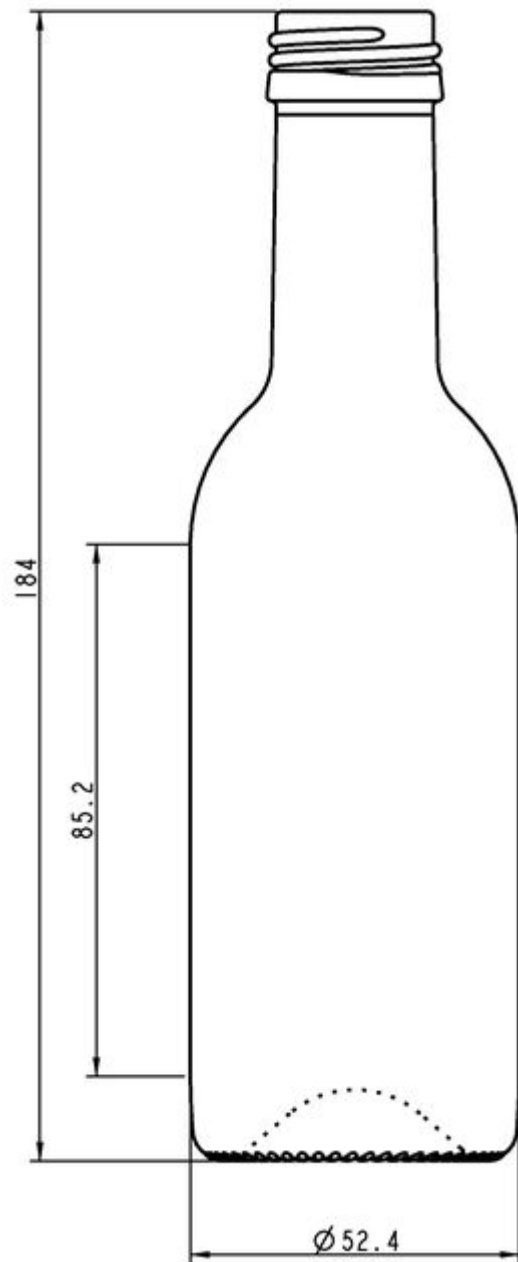

# BORDELAISE SHAPE

A unique range for your promising vintage.

HALF FLINT

F2007020

### TECHNICAL SPECIFICATIONS

Product code	007020
Capacity	18.7 cl
Brimfull capacity	19.7 cl
Height	184.0 mm
Diameter	52.4 mm
Shape	Round
Finish	Screw
Label protection	No
Refillable	No
Weight	200 g
Country	Italy