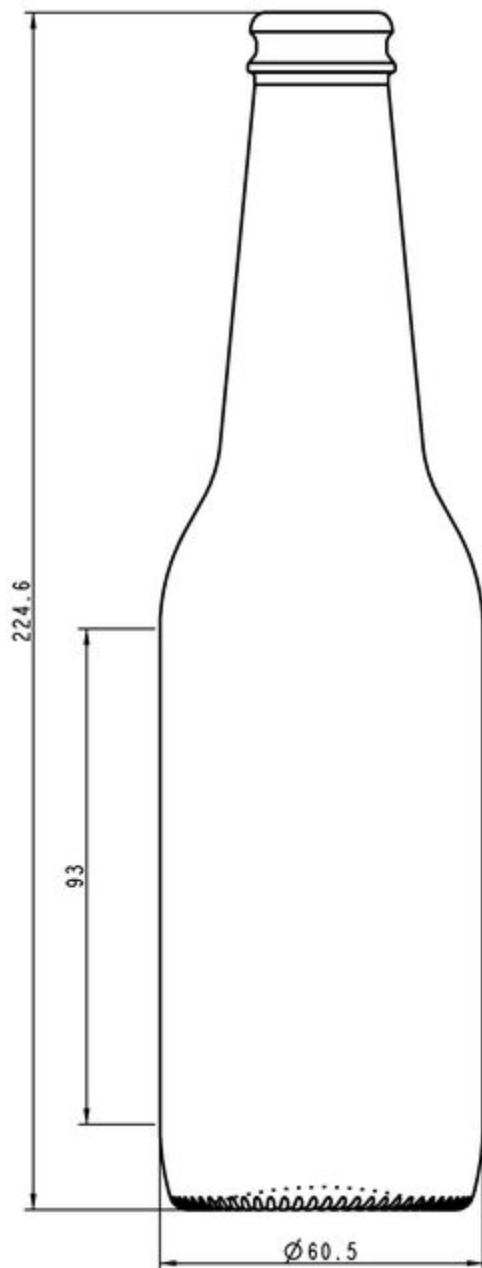

01 A05 3041A

BEER
COLLECTION

LAGER

A trusted taste bottled in a singular design.

GREEN BEER EMERALD

G3007089

33CL BIR.XLNSS TC

AVAILABLE COLORS

-  Green beer emerald
-  Amber dark

TECHNICAL SPECIFICATIONS

Product code	007089
Capacity	33.0 cl
Brimfull capacity	34.5 cl
Height	224.6 mm
Diameter	60.5 mm
Shape	Round
Finish	Crown Cork
Label protection	No
Refillable	No
Weight	225 g
Country	Italy