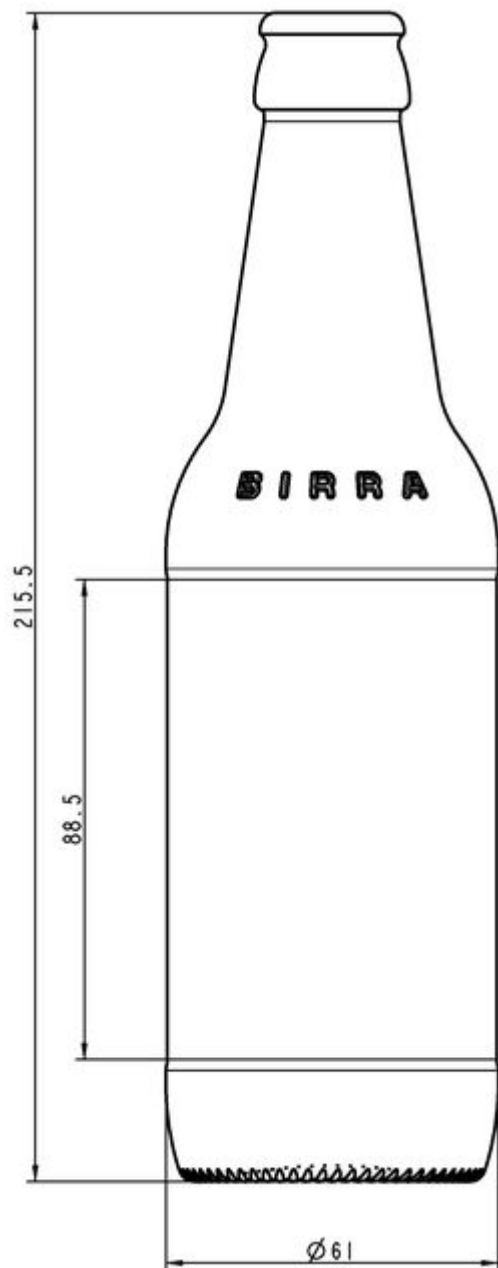

### TECHNICAL SPECIFICATIONS

Product code	007099
Capacity	33.0 cl
Brimfull capacity	34.4 cl
Height	215.5 mm
Diameter	61.0 mm
Shape	Round
Finish	Crown Cork
Label protection	No
Refillable	Yes
Weight	250 g
Country	Italy