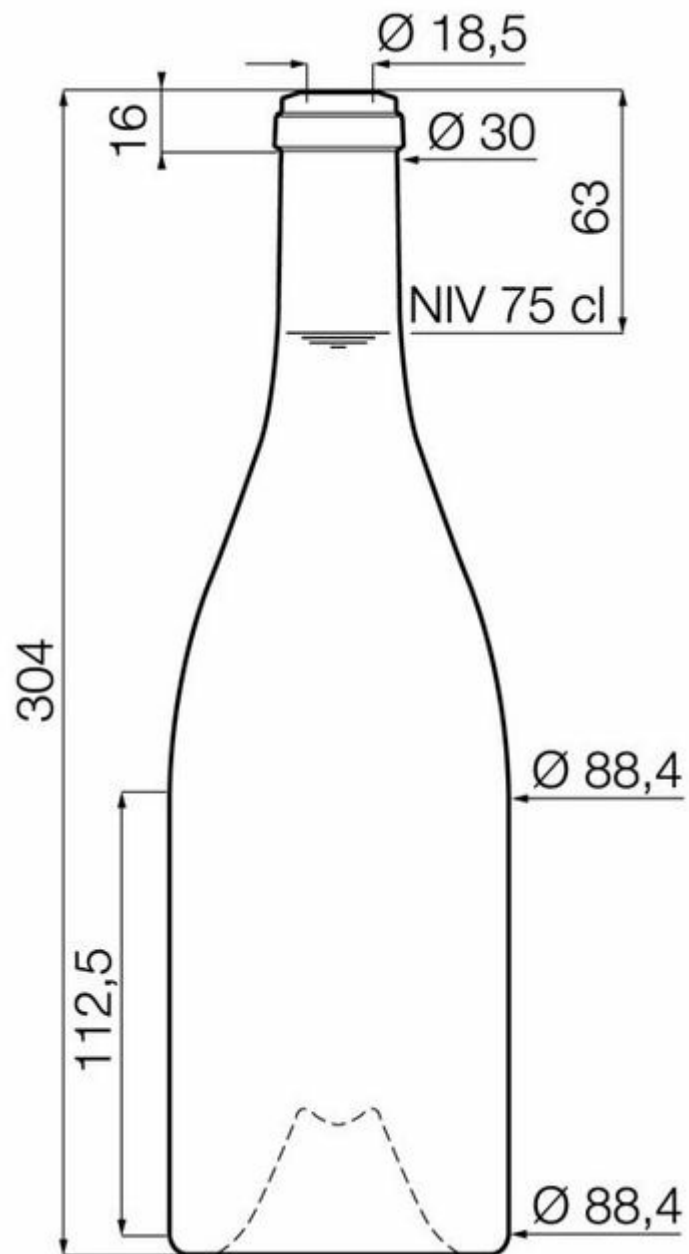

**STILL WINES
COLLECTION**

BURGUNDY SHAPE

Illustrious shapes to evoke the most renowned vineyard.

OAK
T0012195

DEAD LEAF
L1012195

75CL BG SOMMELIERE

AVAILABLE COLORS

-  Oak
-  Dead leaf

TECHNICAL SPECIFICATIONS

Product code	012195
Capacity	75.0 cl
Brimfull capacity	77.0 cl
Height	304.0 mm
Diameter	88.4 mm
Shape	Round
Finish	Cork
Label protection	No
Refillable	No
Weight	905 g
Country	France

PACKAGING SPECIFICATIONS

Containers per pallet	835
Layers per pallet	5
Pallet width	1000 mm
Pallet depth	1200 mm
Pallet height	1687 mm
Gross weight of pallet	784.00 kg

i Other packaging specs are available upon request.