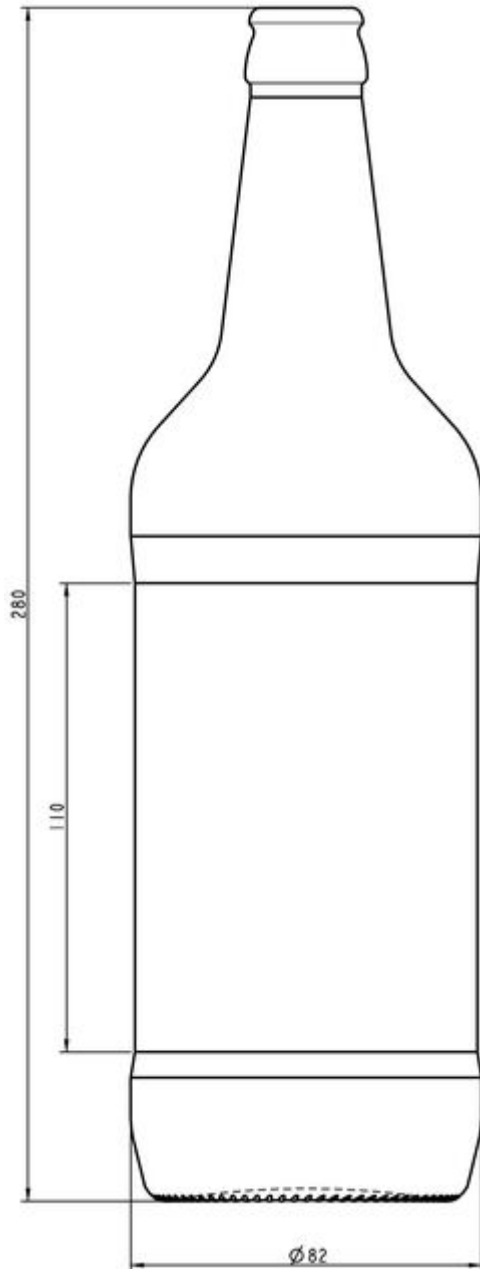

### TECHNICAL SPECIFICATIONS

Product code	013200
Capacity	75.0 cl
Brimfull capacity	78.0 cl
Height	280.0 mm
Diameter	82.0 mm
Shape	Round
Finish	Crown Cork
Label protection	No
Refillable	Yes
Weight	560 g
Country	France