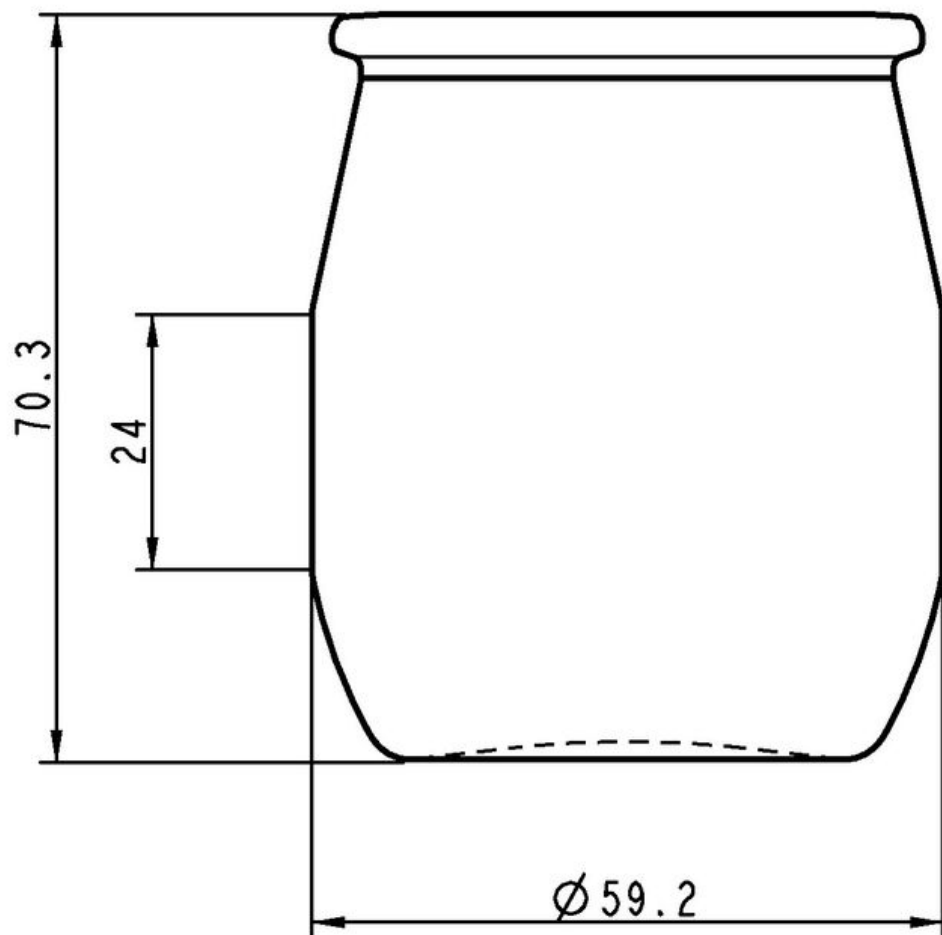

# 143ML POT YAOUR S55.5

AVAILABLE COLORS

Flint

FLINT  
F3013355

### TECHNICAL SPECIFICATIONS

Product code	013355
Capacity	14.3 cl
Brimfull capacity	14.3 cl
Height	70.3 mm
Diameter	59.2 mm
Shape	Round
Finish	Special
Label protection	No
Refillable	No
Weight	73 g
Country	France