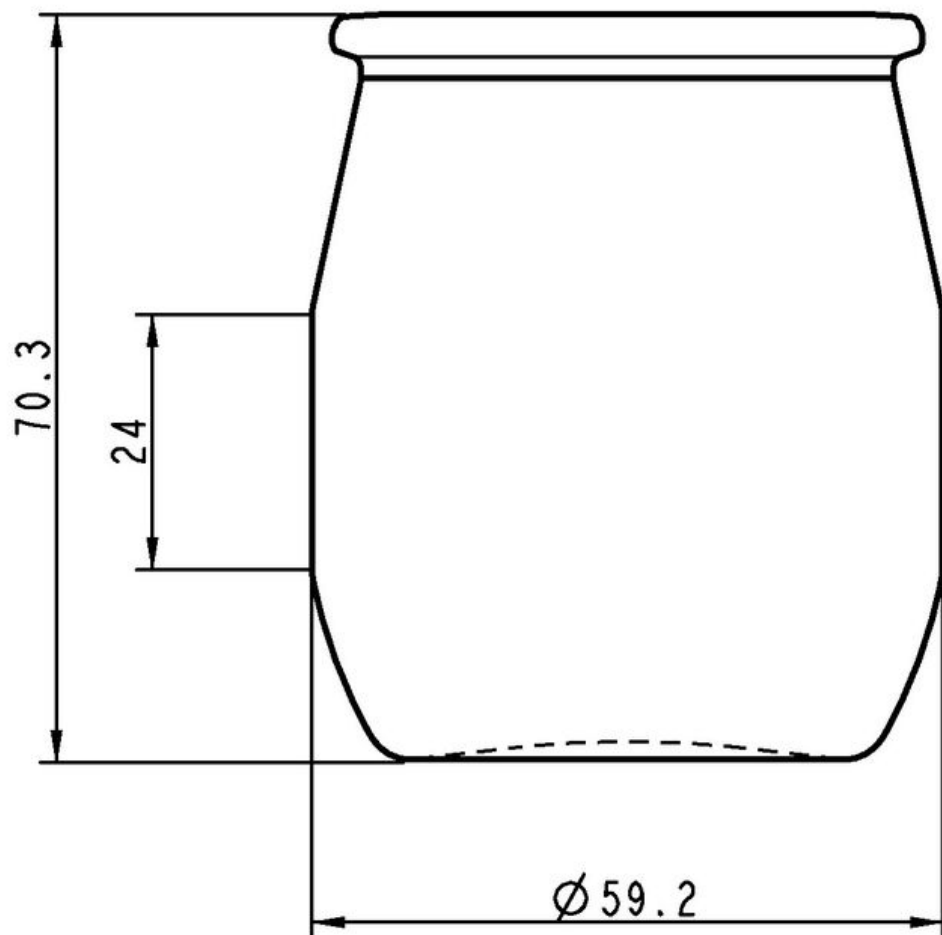

FOOD
COLLECTION

DAIRY

Enjoying a creamy yogurt straight from the fridge or the pure taste of milk in glass...

143ML POT YAOUR S55.5

AVAILABLE COLORS

Flint

FLINT
F3013355

TECHNICAL SPECIFICATIONS

| | |
|-------------------|---------|
| Product code | 013355 |
| Capacity | 14.3 cl |
| Brimfull capacity | 14.3 cl |
| Height | 70.3 mm |
| Diameter | 59.2 mm |
| Shape | Round |
| Finish | Special |
| Label protection | No |
| Refillable | No |
| Weight | 73 g |
| Country | France |

PACKAGING SPECIFICATIONS

| | |
|------------------------|-----------|
| Containers per pallet | 5565 |
| Layers per pallet | 15 |
| Pallet width | 1000 mm |
| Pallet depth | 1200 mm |
| Pallet height | 1256 mm |
| Gross weight of pallet | 440.00 kg |