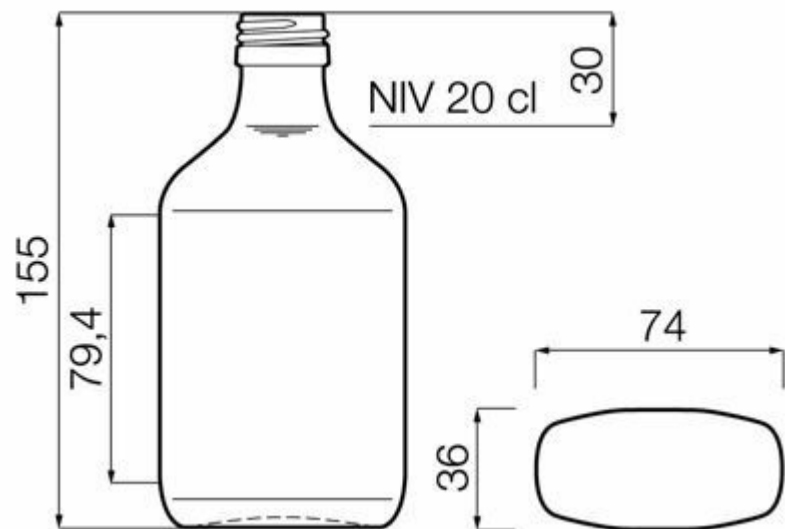

TECHNICAL SPECIFICATIONS

Product code	014231
Capacity	20.0 cl
Brimfull capacity	21.0 cl
Height	155.0 mm
Diameter	74.0 mm
Shape	Rectangular
Finish	Screw
Label protection	Yes
Refillable	No
Weight	150 g
Country	Estonia

PACKAGING SPECIFICATIONS

Containers per pallet	4719
Layers per pallet	11
Pallet width	1000 mm
Pallet depth	1200 mm
Pallet height	1870 mm
Gross weight of pallet	738.00 kg

i Other packaging specs are available upon request.