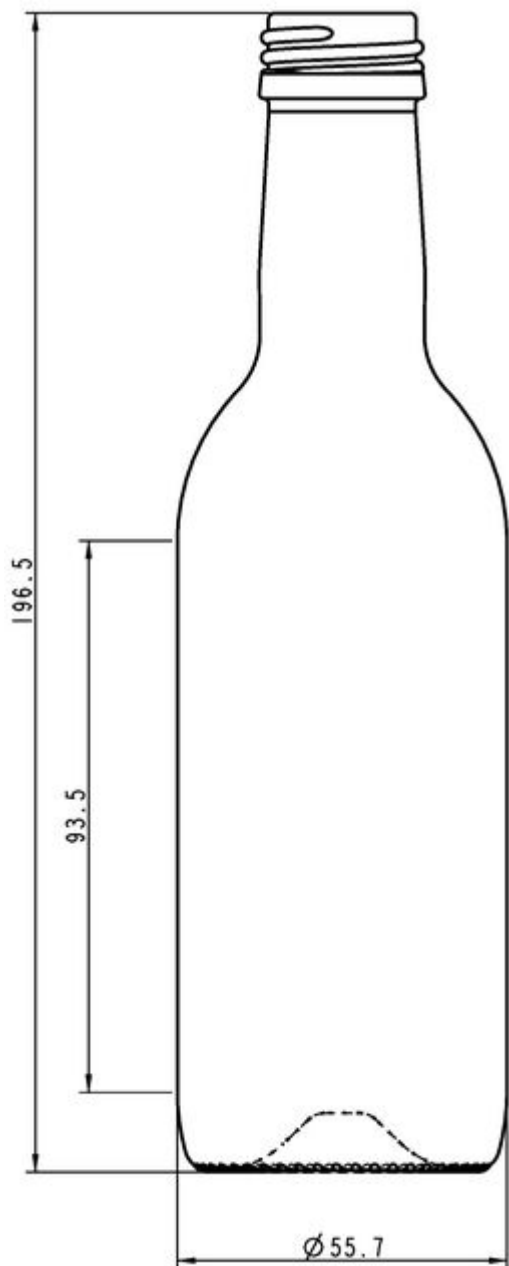

TECHNICAL SPECIFICATIONS

Product code	016769
Capacity	25.0 cl
Brimfull capacity	25.8 cl
Height	196.5 mm
Diameter	55.7 mm
Shape	Round
Finish	Screw
Label protection	No
Refillable	No
Weight	205 g
Country	Germany