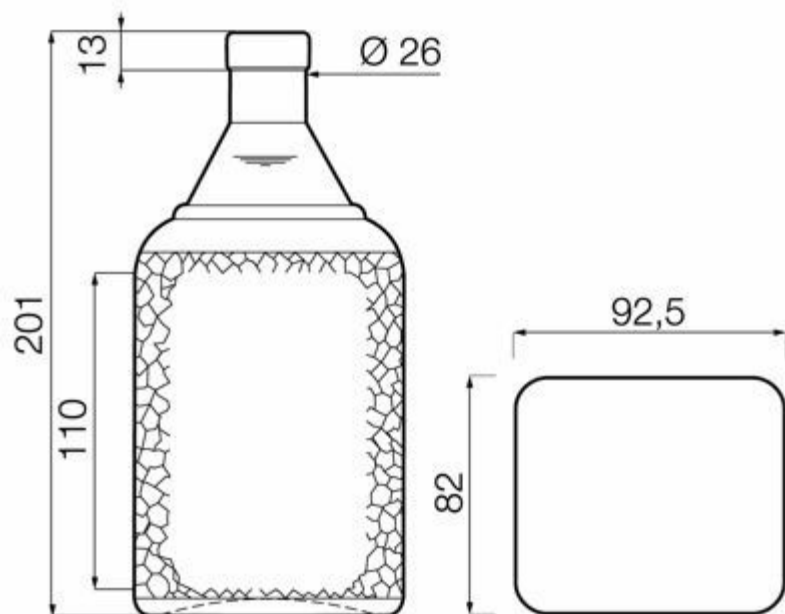

**SPIRITS
COLLECTION**

WHISKIES

A range of designs to help you highlight the unique character of your product.

FLINT
F3017106

70CL WHISKY

AVAILABLE COLORS

Flint

TECHNICAL SPECIFICATIONS

Product code	017106
Capacity	70.0 cl
Brimfull capacity	71.5 cl
Height	201.0 mm
Diameter	92.5 mm
Shape	Special
Finish	Cork
Label protection	No
Refillable	No
Weight	665 g
Country	Germany

PACKAGING SPECIFICATIONS

Containers per pallet	1248
Layers per pallet	8
Pallet width	1000 mm
Pallet depth	1200 mm
Pallet height	1758 mm
Gross weight of pallet	863.00 kg

i Other packaging specs are available upon request.

O-I Europe - 22 November 2024