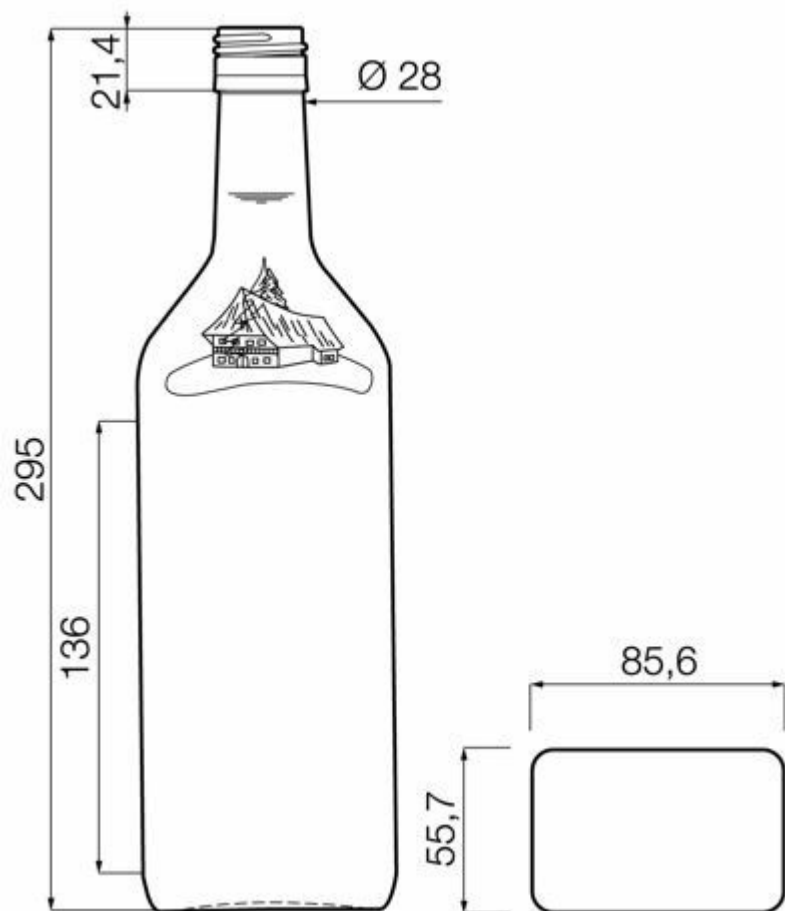

**SPIRITS
COLLECTION**

LIQUEURS

A selection of shapes that underline the attributes of your product and make your brand stand out.

FLINT
F3017334

70CL KIRSCHWASSER

AVAILABLE COLORS

TECHNICAL SPECIFICATIONS

Product code	017334
Capacity	70.0 cl
Brimfull capacity	71.5 cl
Height	296.0 mm
Diameter	85.6 mm
Shape	Special
Finish	Screw
Label protection	No
Refillable	No
Weight	580 g
Country	Germany

PACKAGING SPECIFICATIONS

Containers per pallet	1155
Layers per pallet	5
Pallet width	1000 mm
Pallet depth	1200 mm
Pallet height	1625 mm
Gross weight of pallet	701.00 kg

i Other packaging specs are available upon request.