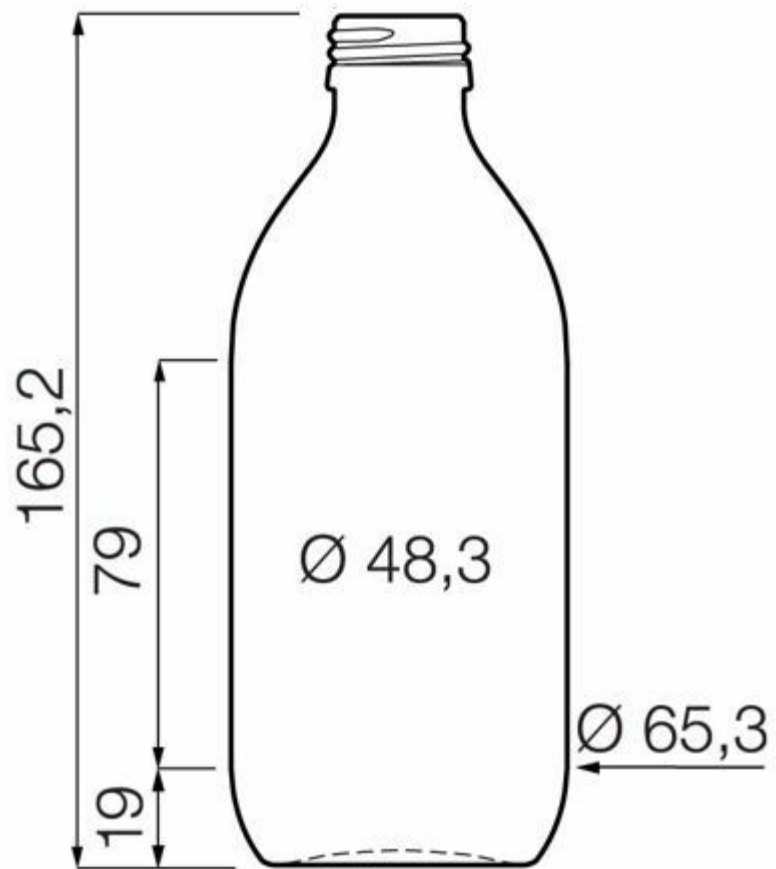

FOOD
COLLECTION

DAIRY

Enjoying a creamy yogurt straight from the fridge or the pure taste of milk in glass...

FLINT
F3021278

33CL BOHUS

AVAILABLE COLORS

TECHNICAL SPECIFICATIONS

Product code	021278
Capacity	33.0 cl
Brimfull capacity	35.0 cl
Height	165.2 mm
Diameter	65.3 mm
Shape	Round
Finish	Screw
Label protection	No
Refillable	No
Weight	190 g
Country	Czech Republic

PACKAGING SPECIFICATIONS

Containers per pallet	2205
Layers per pallet	9
Pallet width	800 mm
Pallet depth	1200 mm
Pallet height	1660 mm
Gross weight of pallet	445.00 kg

i Other packaging specs are available upon request.