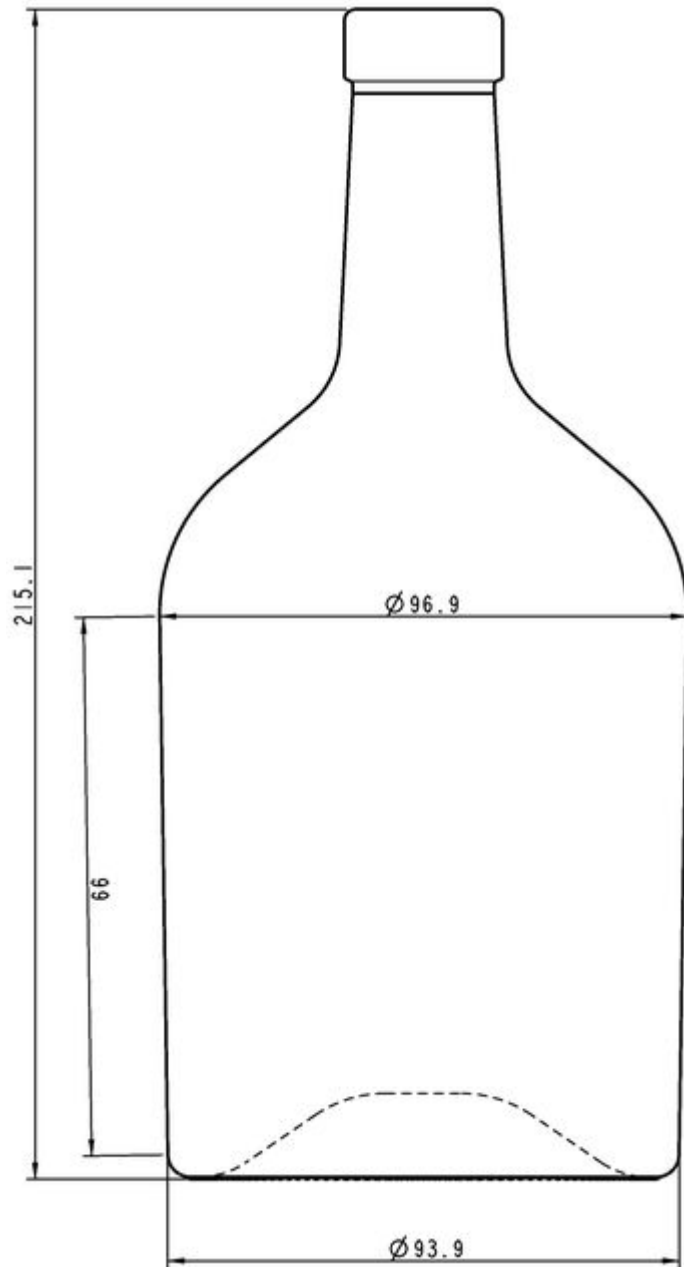

TECHNICAL SPECIFICATIONS

Product code	022152
Capacity	70.0 cl
Brimfull capacity	71.5 cl
Height	215.1 mm
Diameter	96.9 mm
Shape	Round
Finish	Cork
Label protection	No
Refillable	No
Weight	570 g
Country	Germany

PACKAGING SPECIFICATIONS

Containers per pallet	1104
Layers per pallet	8
Pallet width	1000 mm
Pallet depth	1200 mm
Pallet height	1879 mm
Gross weight of pallet	687.00 kg

i Other packaging specs are available upon request.