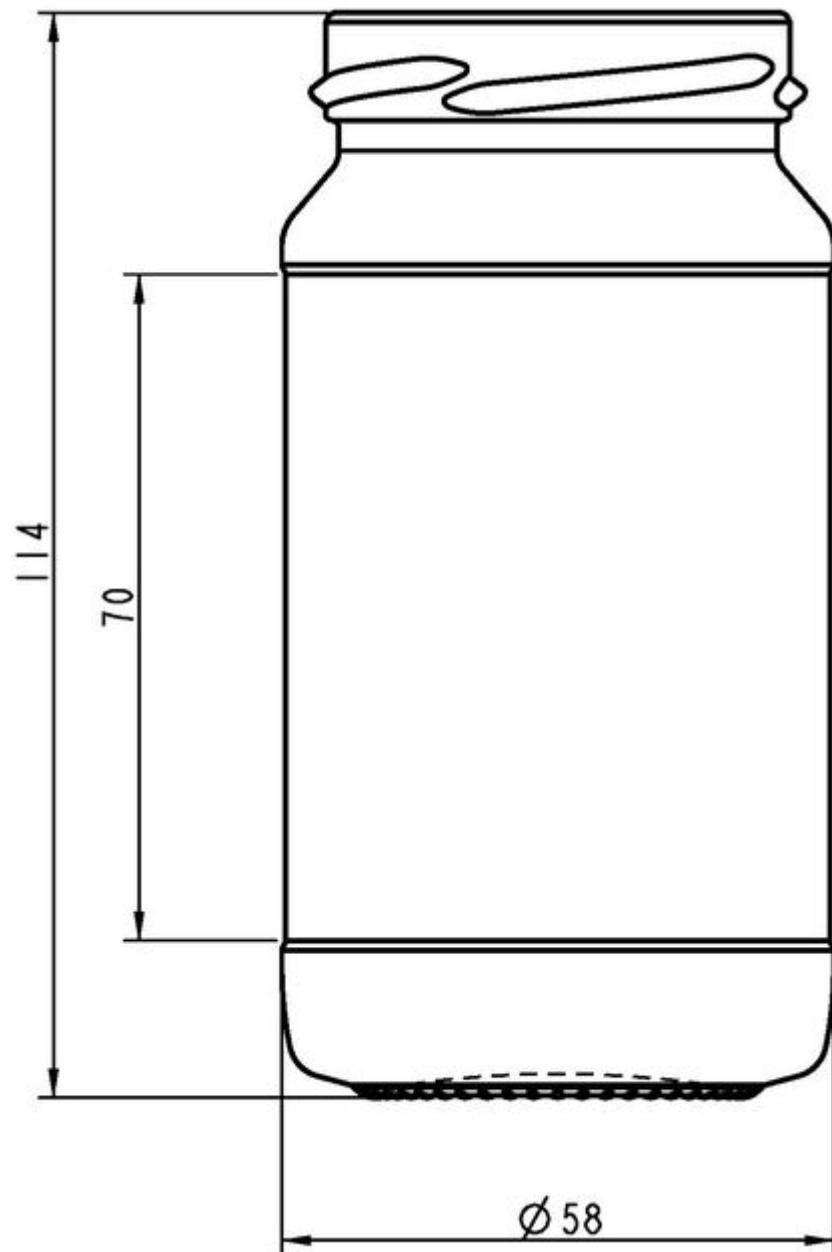

### TECHNICAL SPECIFICATIONS

Product code	100810
Capacity	21.8 cl
Brimfull capacity	220.0 cl
Height	114.0 mm
Diameter	58.0 mm
Shape	Round
Finish	Wide mouth
Label protection	Yes
Refillable	No
Weight	130 g
Country	Czech Republic