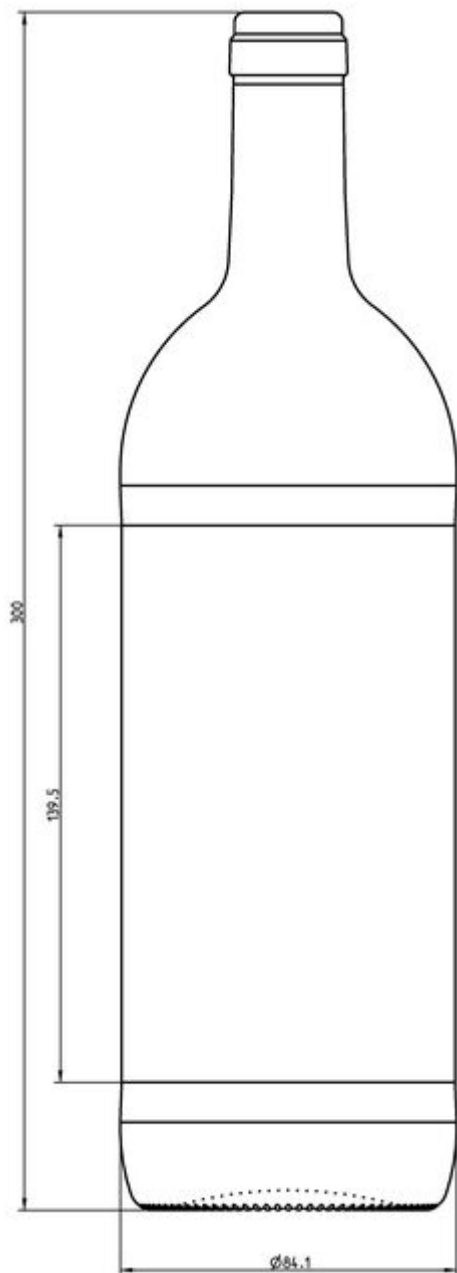

**STILL WINES
COLLECTION**

BORDELAISE SHAPE

A unique range for your promising vintage.

GREEN BEER EMERALD

G3110146

I 00CL BD FI BMS

AVAILABLE COLORS

Green beer emerald

TECHNICAL SPECIFICATIONS

Product code	110146
Capacity	100.0 cl
Brimfull capacity	101.7 cl
Height	300.0 mm
Diameter	84.0 mm
Shape	Round
Finish	Cork
Label protection	Yes
Refillable	No
Weight	480 g
Country	Czech Republic