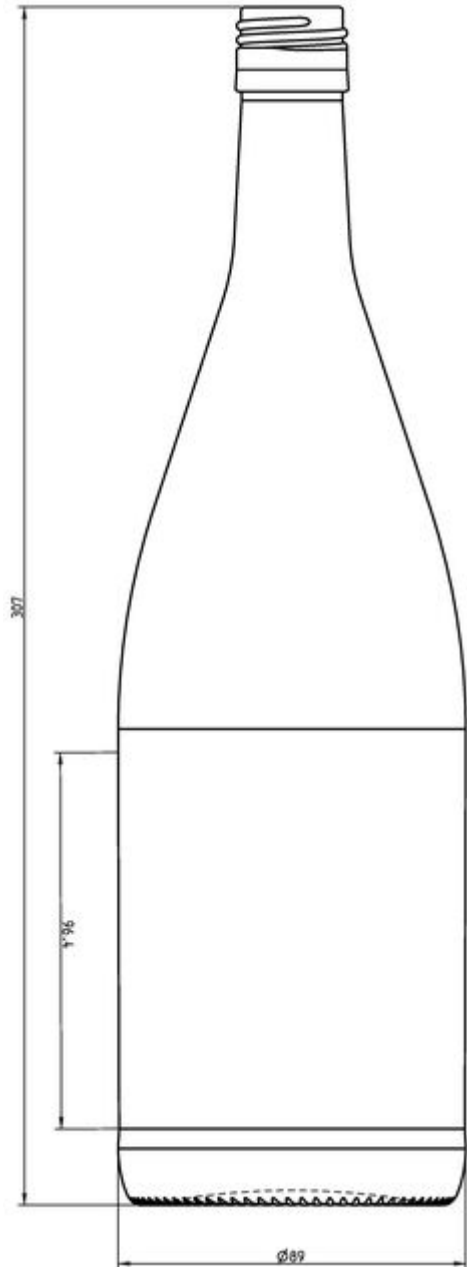

F3110533

100CL WINE BVS 480

AVAILABLE COLORS

-  Green beer emerald
-  Flint
-  Masson (very dark green)

TECHNICAL SPECIFICATIONS

Product code	110533
Capacity	100.0 cl
Brimfull capacity	101.7 cl
Height	307.0 mm
Diameter	89.0 mm
Shape	Round
Finish	Screw
Label protection	Yes
Refillable	No
Weight	480 g
Country	Germany