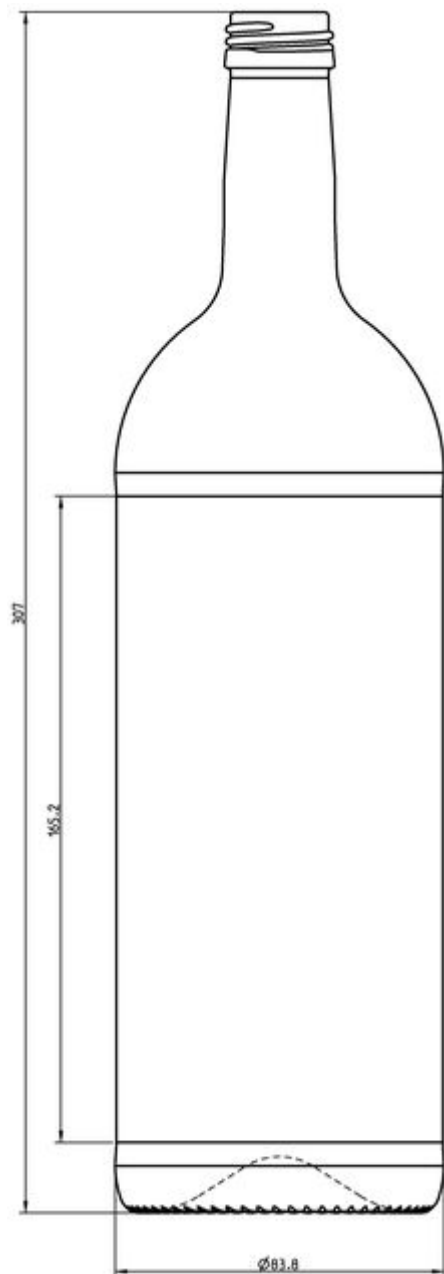

**STILL WINES
COLLECTION**

BORDELAISE SHAPE

A unique range for your promising vintage.

ROSÉ

Enhancing refreshing and aromatic flavors for trendy palates.

FLINT

F3110959

100CL BD WINE MCA307

AVAILABLE COLORS

Flint

Green beer emerald

TECHNICAL SPECIFICATIONS

Product code	110959
Capacity	100.0 cl
Brimfull capacity	102.0 cl
Height	307.0 mm
Diameter	83.8 mm
Shape	Round
Finish	Screw
Label protection	Yes
Refillable	No
Weight	480 g
Country	Germany