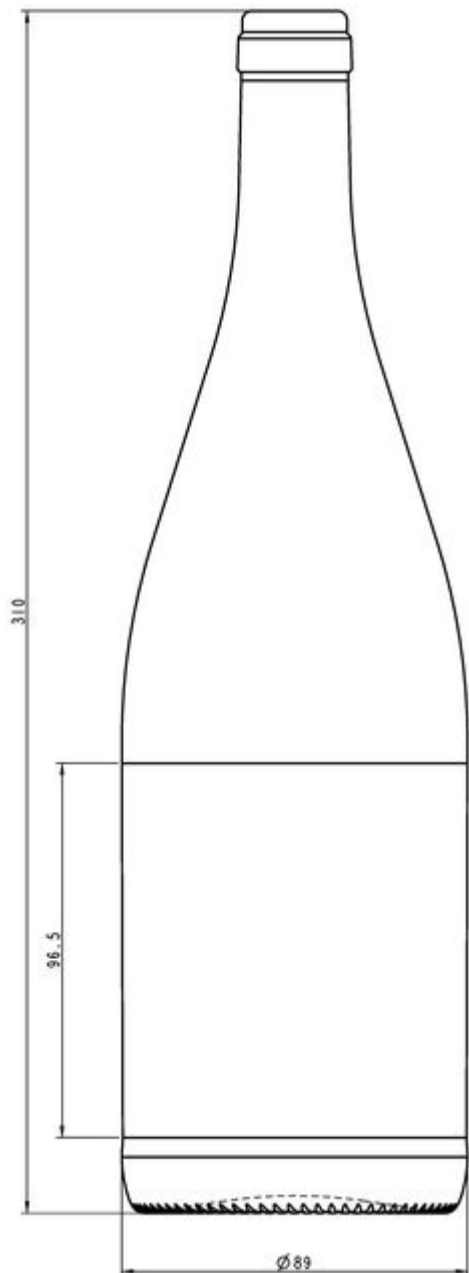

AVAILABLE COLORS

-  Green beer emerald
-  Flint
-  Luxury royal blue

TECHNICAL SPECIFICATIONS

| | |
|-------------------|----------|
| Product code | 120156 |
| Capacity | 100.0 cl |
| Brimfull capacity | 101.7 cl |
| Height | 310.0 mm |
| Diameter | 89.0 mm |
| Shape | Round |
| Finish | Cork |
| Label protection | No |
| Refillable | No |
| Weight | 480 g |
| Country | Germany |

PACKAGING SPECIFICATIONS

| | |
|------------------------|-----------|
| Containers per pallet | 948 |
| Layers per pallet | 6 |
| Pallet width | 1000 mm |
| Pallet depth | 1200 mm |
| Pallet height | 2015 mm |
| Gross weight of pallet | 492.00 kg |