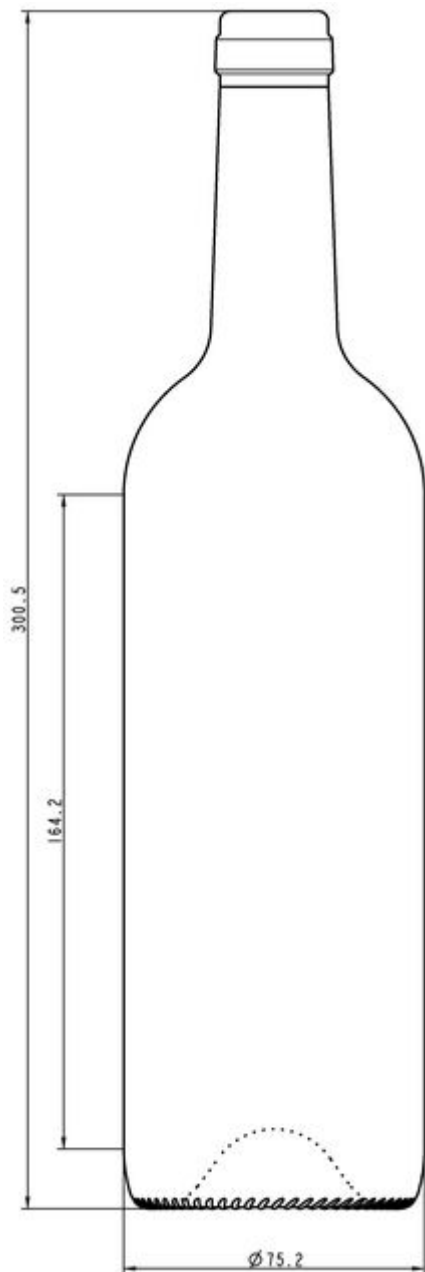

### TECHNICAL SPECIFICATIONS

Product code	120223
Capacity	75.0 cl
Brimfull capacity	77.0 cl
Height	300.5 mm
Diameter	75.2 mm
Shape	Round
Finish	Cork
Label protection	No
Refillable	No
Weight	410 g
Country	France