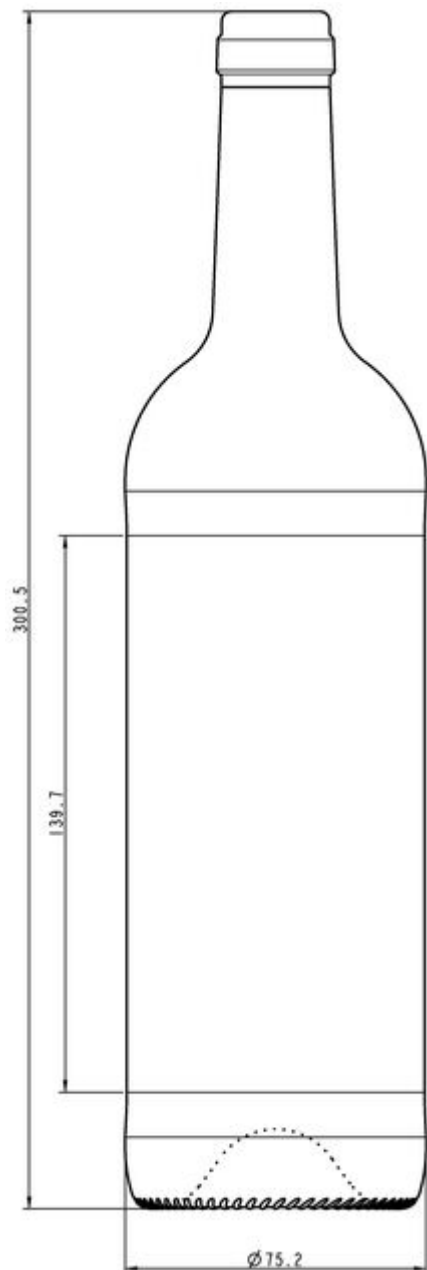

TECHNICAL SPECIFICATIONS

Product code	120230
Capacity	75.0 cl
Brimfull capacity	77.0 cl
Height	300.5 mm
Diameter	75.2 mm
Shape	Round
Finish	Cork
Label protection	No
Refillable	No
Weight	410 g
Country	France