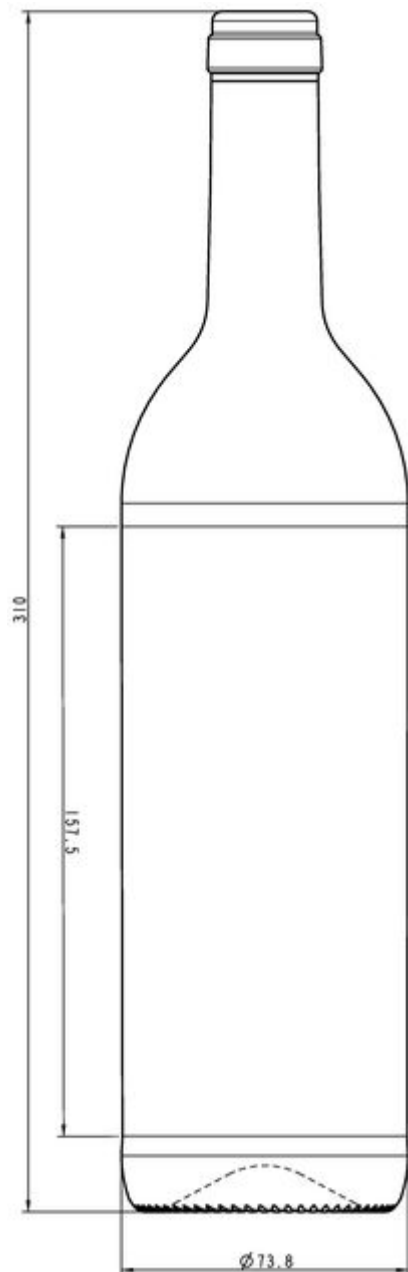

G3120556

75CL BD LGW OLGA

AVAILABLE COLORS

-  Georgia green
-  Green beer emerald
-  Flint
-  UVAG

FLINT
F3120556

UVAG
G7120556

TECHNICAL SPECIFICATIONS

Product code	120556
Capacity	75.0 cl
Brimfull capacity	76.7 cl
Height	310.0 mm
Diameter	73.8 mm
Shape	Round
Finish	Cork
Label protection	No
Refillable	No
Weight	420 g
Country	Germany

PACKAGING SPECIFICATIONS

Containers per pallet	1398
Layers per pallet	6
Pallet width	1000 mm
Pallet depth	1200 mm
Pallet height	2015 mm
Gross weight of pallet	630.00 kg

i Other packaging specs are available upon request.