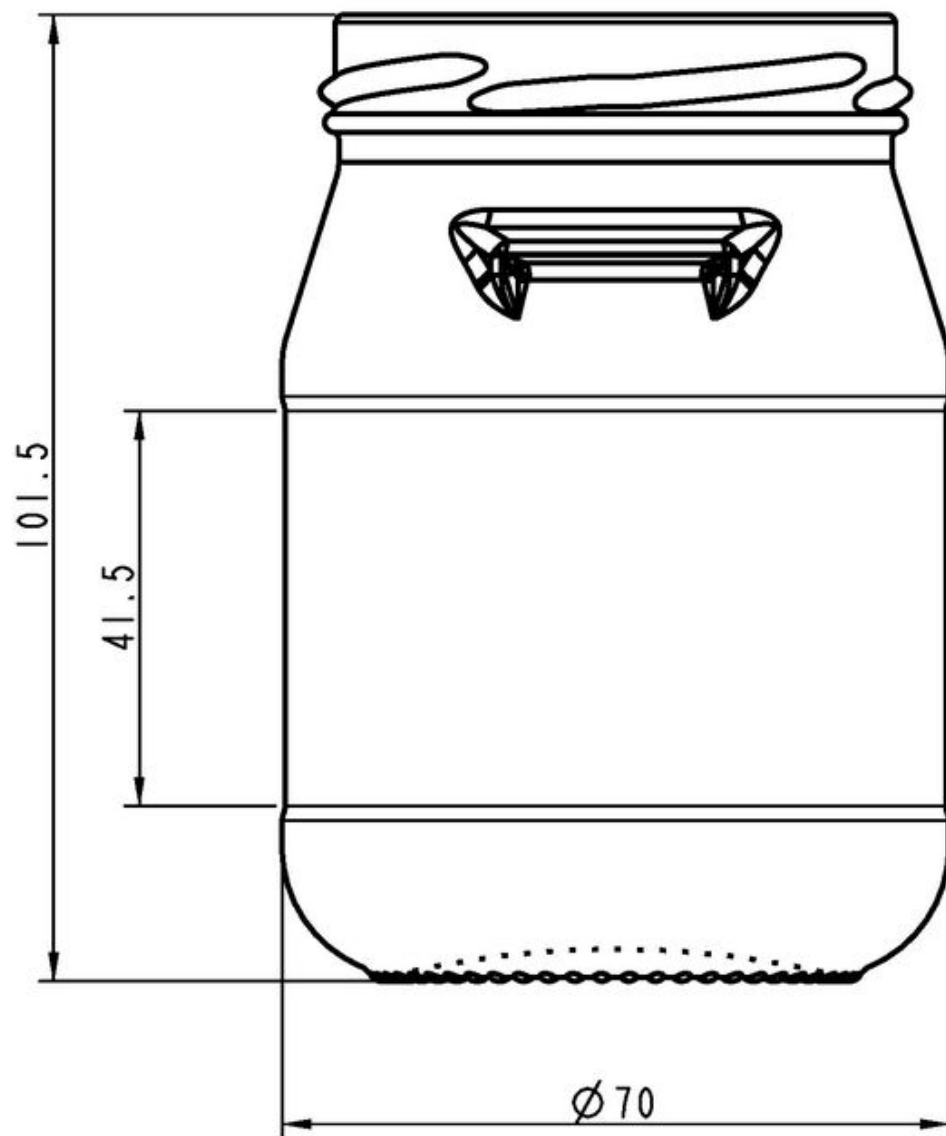

FOOD
COLLECTION

DAIRY

Enjoying a creamy yogurt straight from the fridge or the pure taste of milk in glass...

FLINT
F3130296

28CL SIOLA TO63

AVAILABLE COLORS

TECHNICAL SPECIFICATIONS

Product code	130296
Capacity	28.0 cl
Brimfull capacity	28.0 cl
Height	101.5 mm
Diameter	70.0 mm
Shape	Engraved round
Finish	Wide mouth
Label protection	Yes
Refillable	No
Weight	160 g
Country	Czech Republic

PACKAGING SPECIFICATIONS

Containers per pallet	3960
Layers per pallet	15
Pallet width	1000 mm
Pallet depth	1200 mm
Pallet height	1714 mm
Gross weight of pallet	671.00 kg

i Other packaging specs are available upon request.